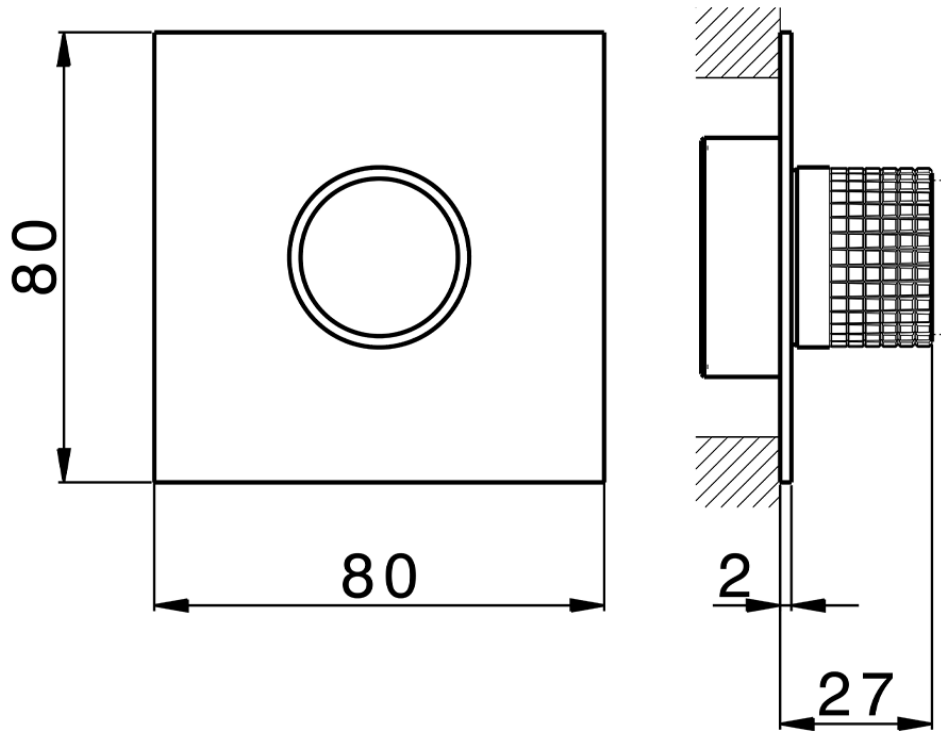

Parte esterna per singolo Push&Shower PUSH&SHOWER_PS0G6320

PS0G6320

<https://www.huberitalia.com/parte-esterna-per-singolo-pushshower-pushshower-ps0g6320>

2026-05-15