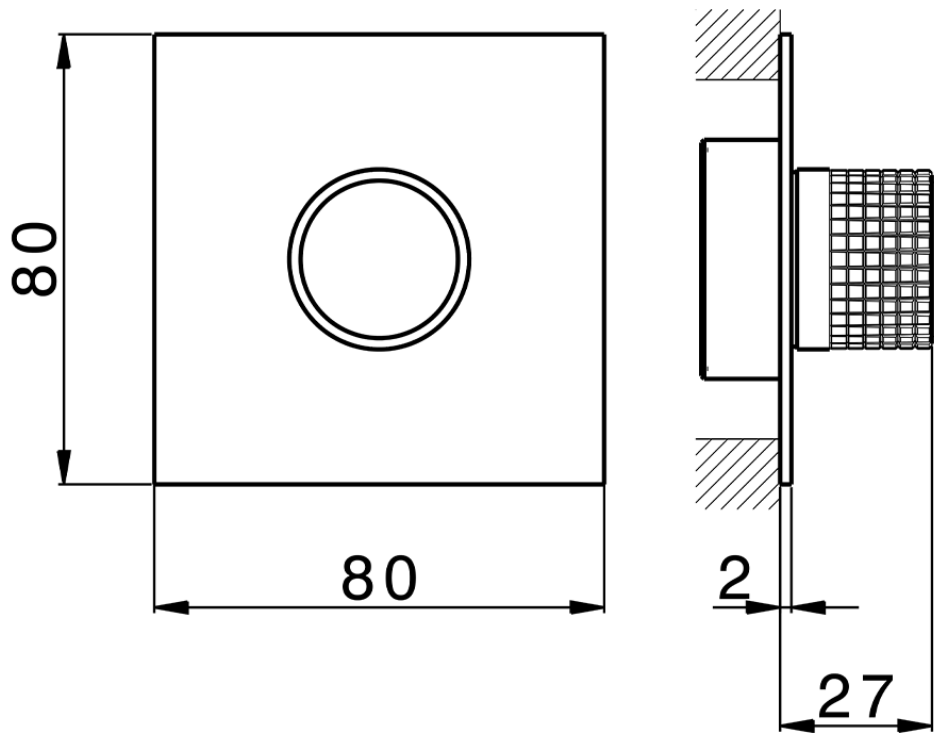

Parte esterna per singolo Push&Shower PUSH&SHOWER_PS0G6320

PS0G6320

<https://www.huberitalia.com/parte-esterna-per-singolo-pushshower-pushshower-ps0g6320>

2026-07-03