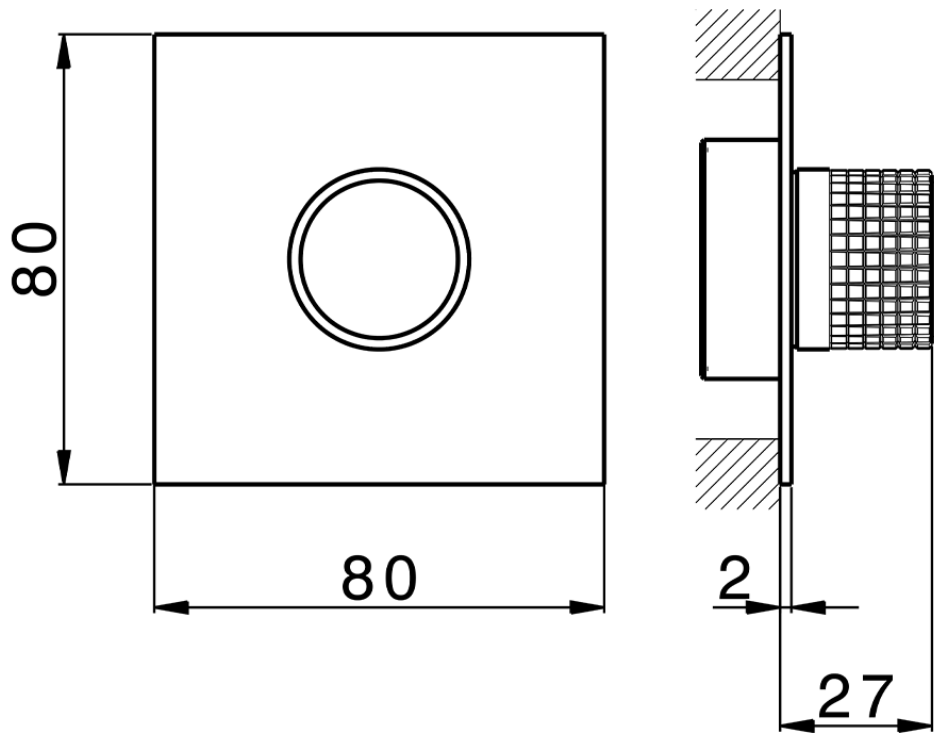

Parte esterna per singolo Push&Shower PUSH&SHOWER_PS0G6320

PS0G6320

<https://www.huberitalia.com/parte-esterna-per-singolo-pushshower-pushshower-ps0g6320>

2026-05-13