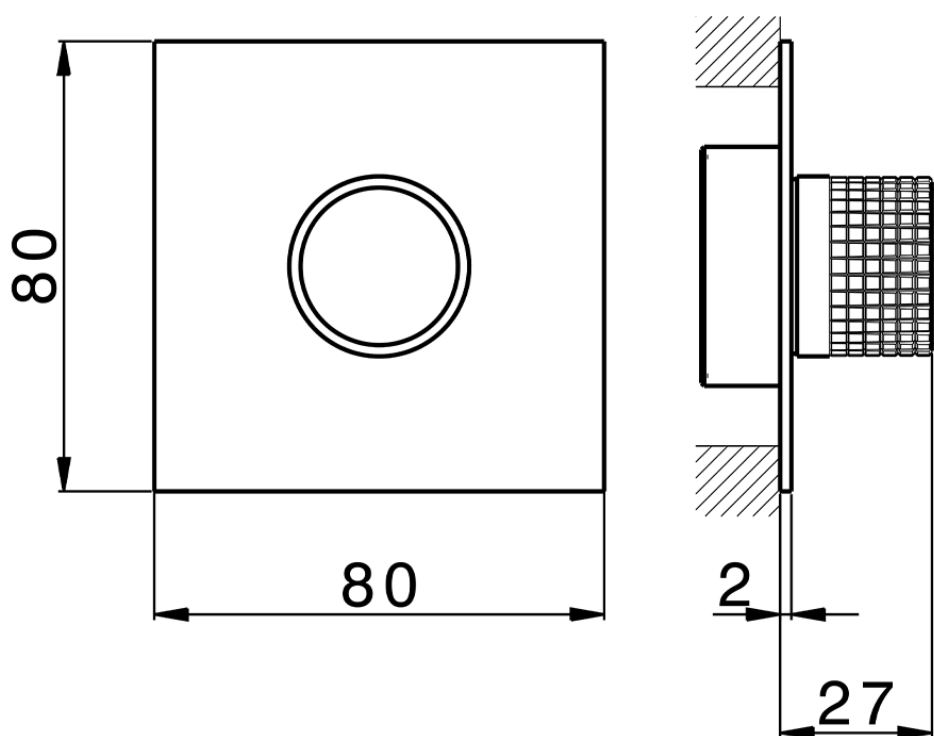

Parte esterna per singolo Push&Shower PUSH&SHOWER_PS0G6320

PS0G6320

<https://www.huberitalia.com/parte-esterna-per-singolo-pushshower-pushshower-ps0g6320>

2026-05-13