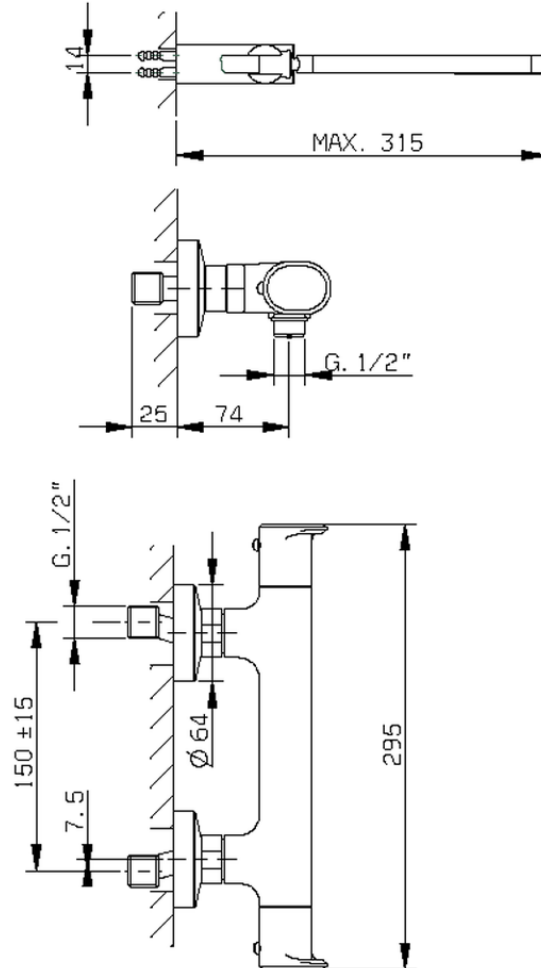

Miscelatore termostatico doccia completo LEVITY_LYD01010

LYD01010

<https://www.huberitalia.com/miscelatore-termostatico-doccia-completo-levity-lyd01010>

2026-04-02