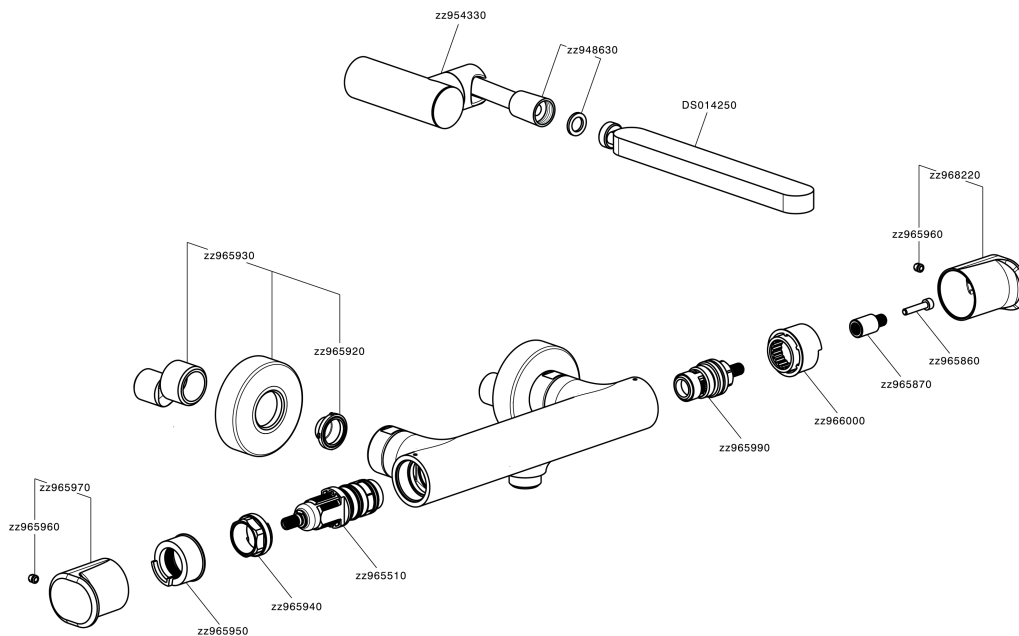

Miscelatore termostatico doccia completo LEVITY_LYD01010

LYD01010

<https://www.huberitalia.com/miscelatore-termostatico-doccia-completo-levity-lyd01010>

2026-04-02