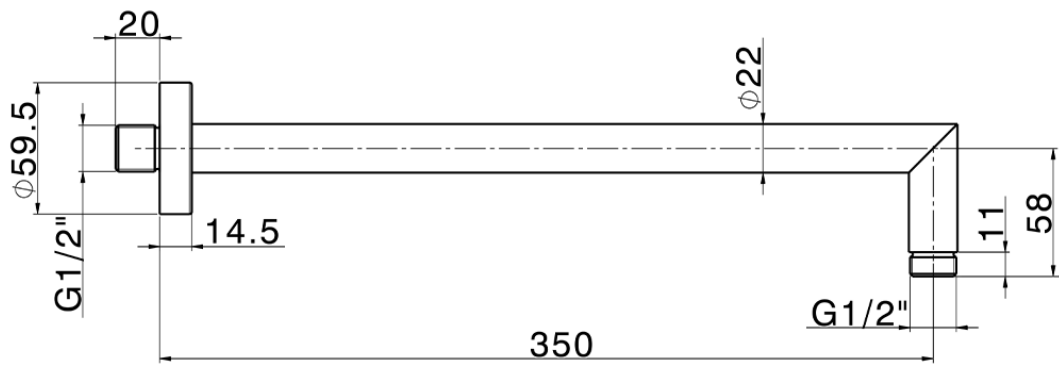

Braccio doccia SHOWER_SS013380

SS013380

<https://www.huberitalia.com/braccio-doccia-shower-ss013380>

2026-06-18