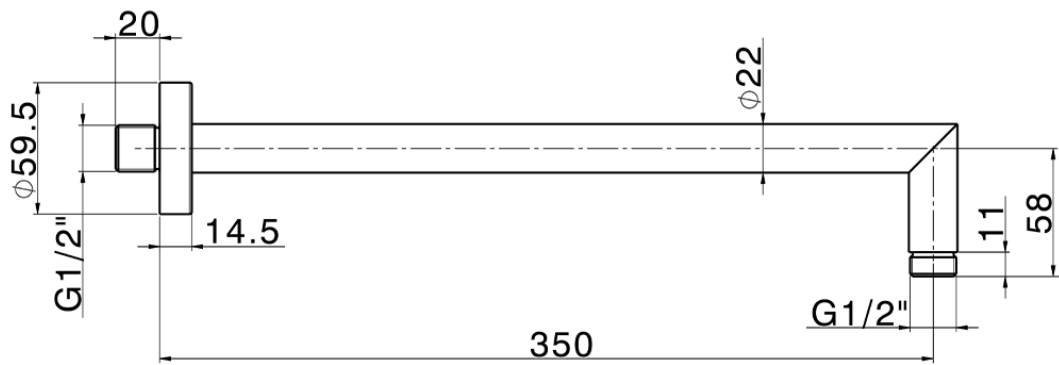

## Braccio doccia SHOWER\_SS013380

SS013380

<https://www.huberitalia.com/braccio-doccia-shower-ss013380>

2026-06-19