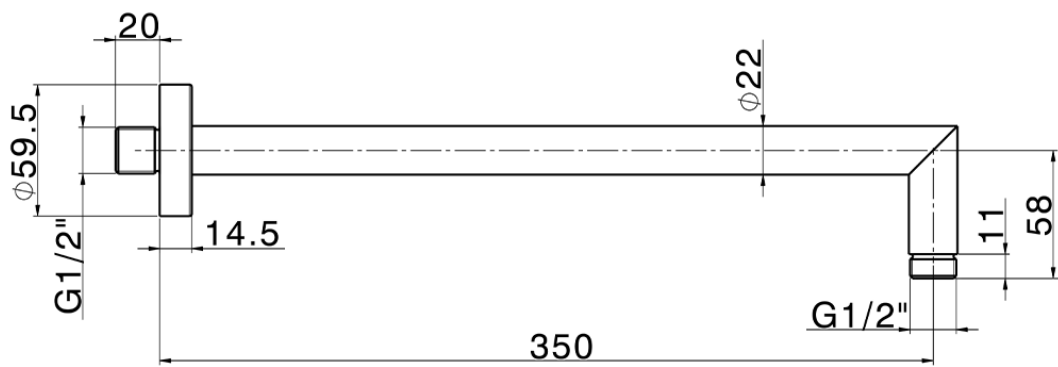

Braccio doccia SHOWER_SS013380

SS013380

<https://www.huberitalia.com/braccio-doccia-shower-ss013380>

2026-06-24