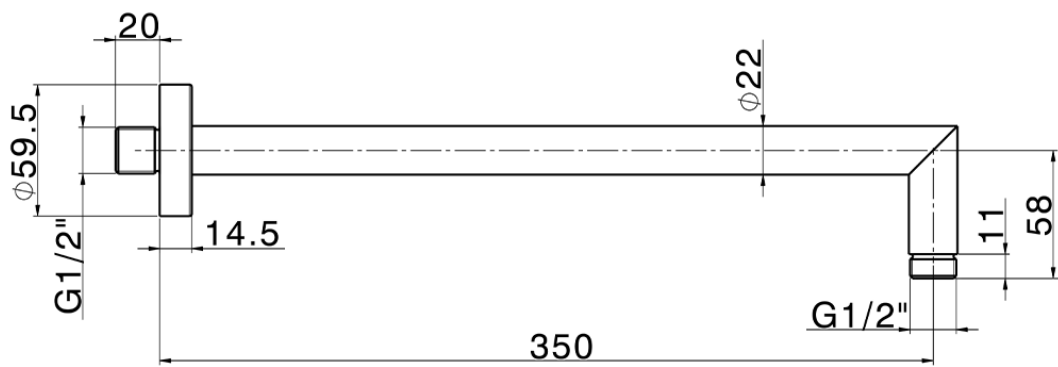

Braccio doccia SHOWER_SS013380

SS013380

<https://www.huberitalia.com/braccio-doccia-shower-ss013380>

2026-06-25