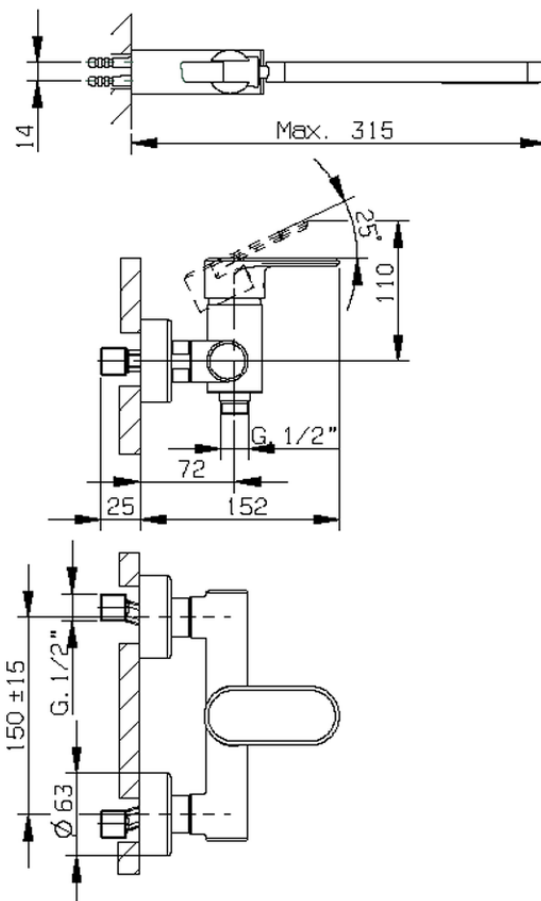

Miscelatore monocomando doccia completo LEVITY_LY000450

LY000450

<https://www.huberitalia.com/miscelatore-monocomando-doccia-completo-levity-ly000450>

2026-04-02