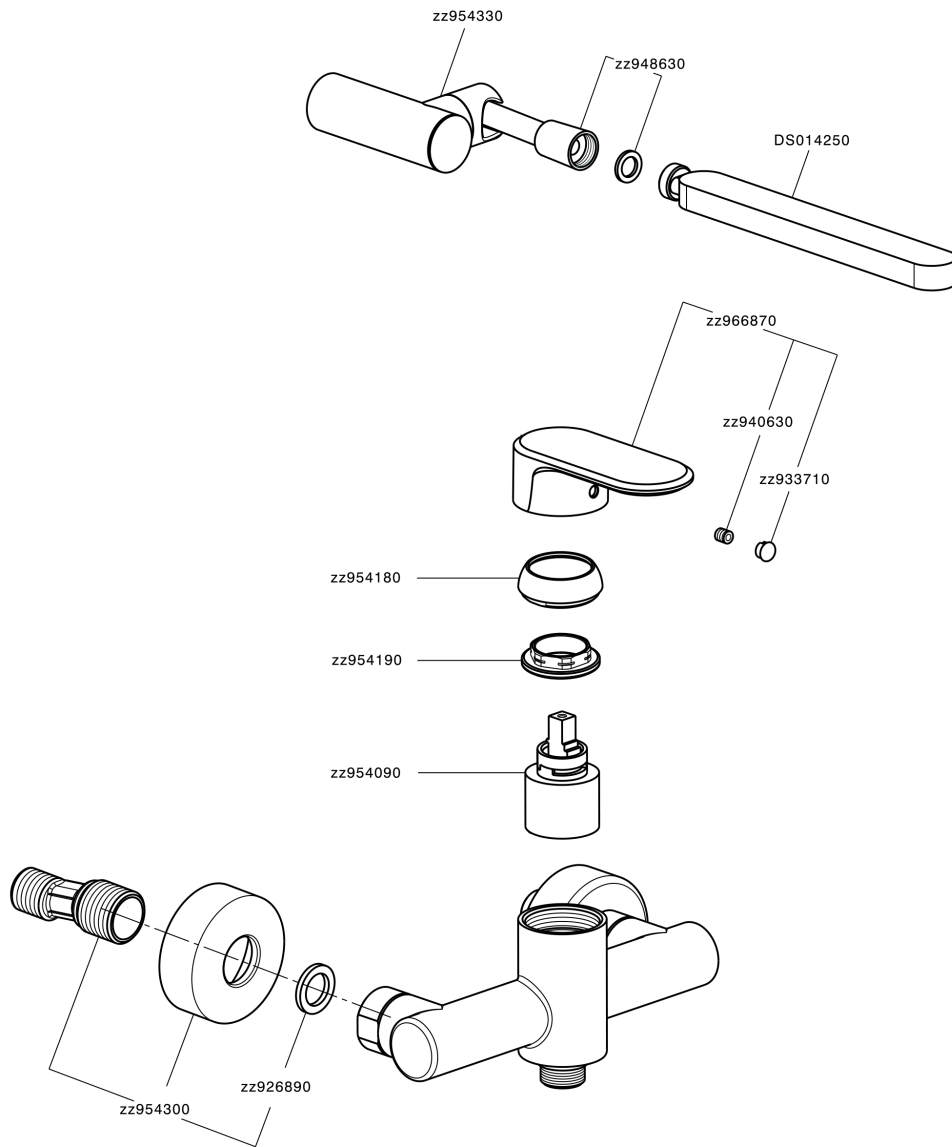

Miscelatore monocomando doccia completo LEVITY_LY000450

LY000450

<https://www.huberitalia.com/miscelatore-monocomando-doccia-completo-levity-ly000450>

2026-04-02