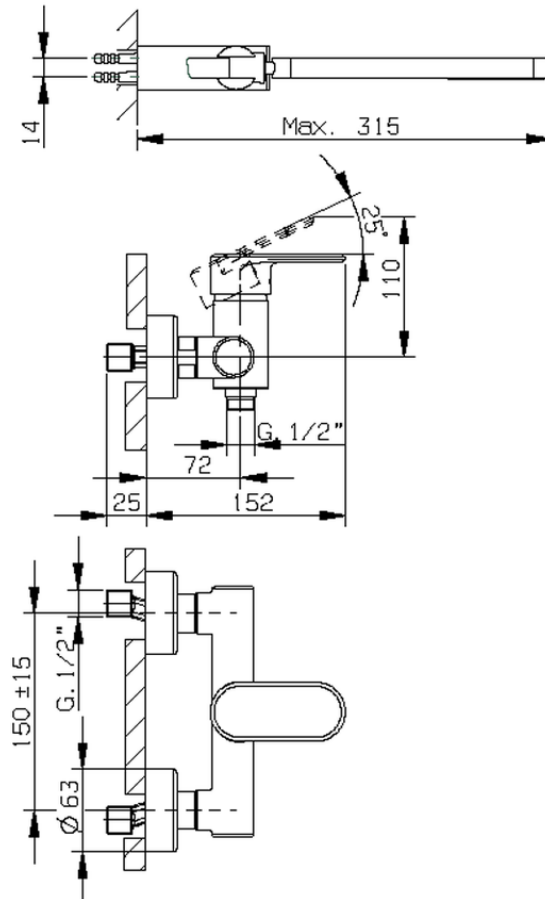

Miscelatore monocomando doccia completo LEVITY_LY000450

LY000450

<https://www.huberitalia.com/miscelatore-monocomando-doccia-completo-levity-ly000450>

2026-04-02