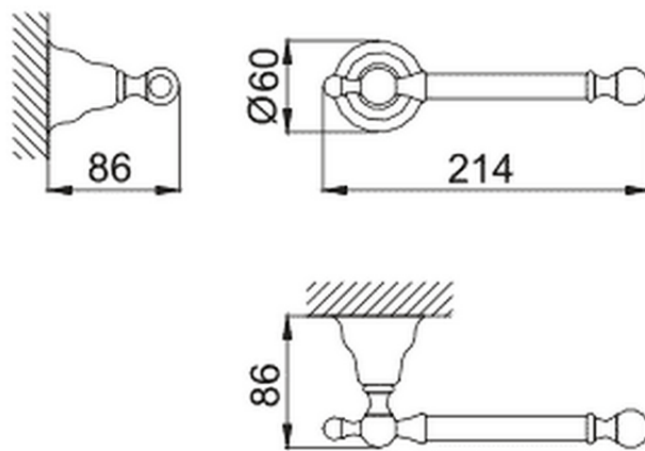

Porta rotolo CROISSETTE_4034.01H.

4034.01H.

<https://www.huberitalia.com/porta-rotolo-croisette-4034-01h>

2025-12-07