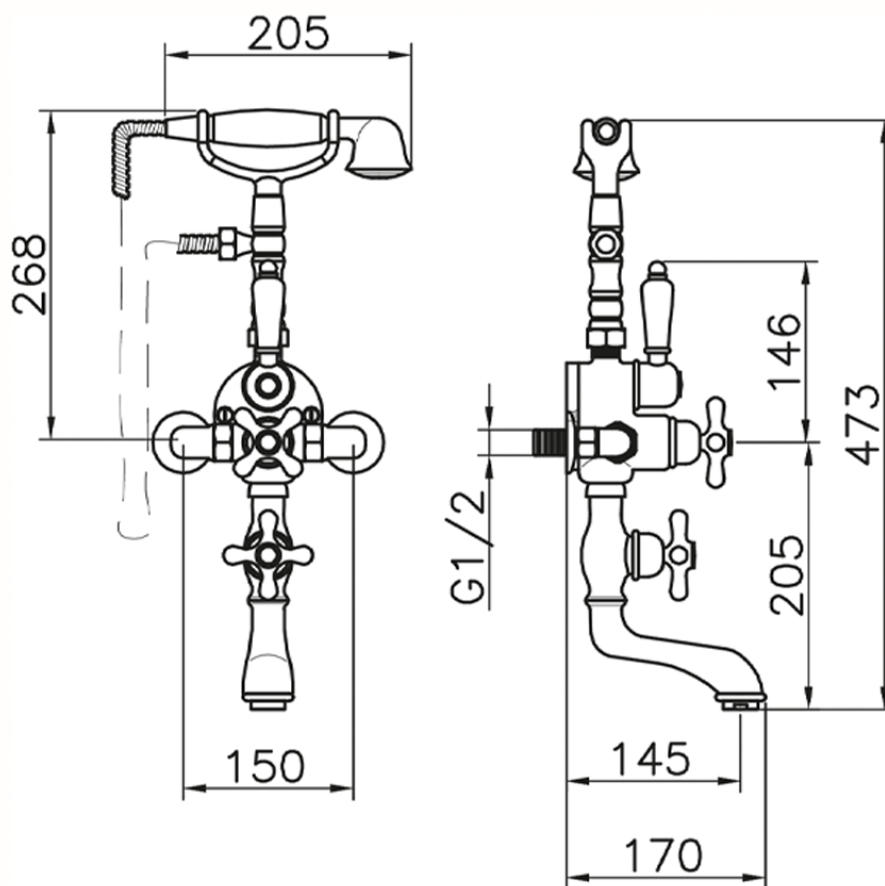

Miscelatore termostatico vasca CROISSETTE_198.CS01H.

198.CS01H.

<https://www.huberitalia.com/miscelatore-termostatico-vasca-croisette-198-cs01h>

2026-06-30