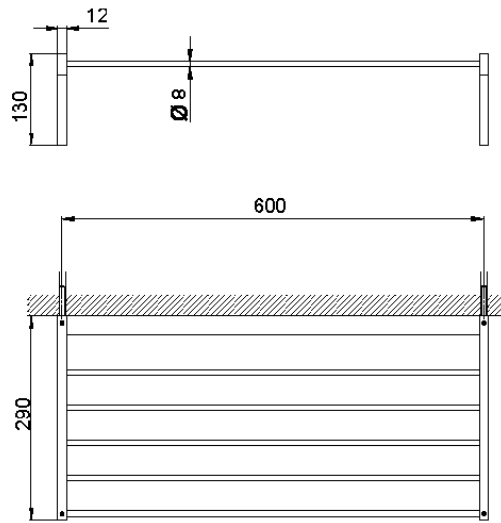

Griglia porta salviette ACCESSORI BAGNO_SQ090300

SQ090300

<https://www.huberitalia.com/griglia-porta-salviette-accessori-bagno-sq090300>

2026-05-03