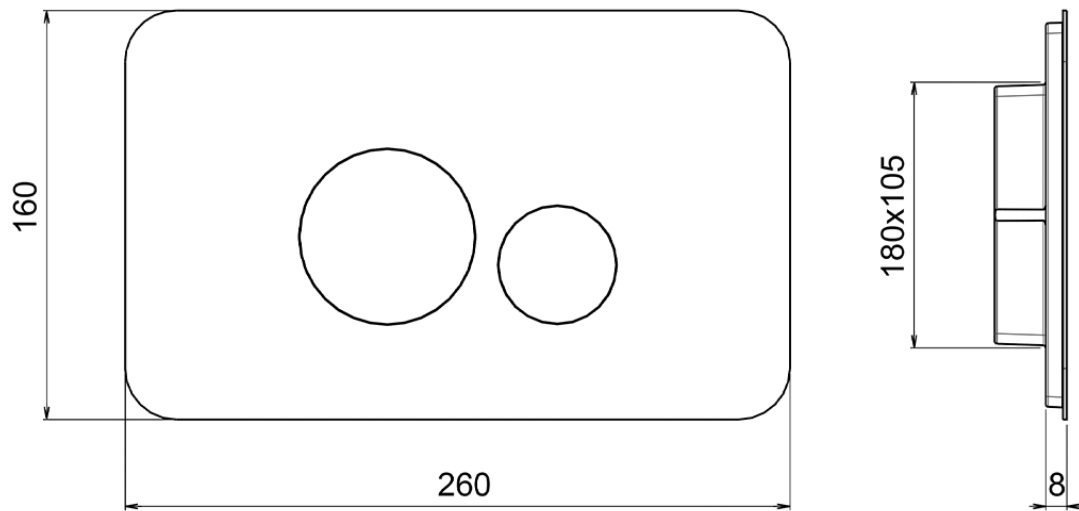

Placca di comando WC Universale inox AISI 304 COMPLEMENTI_ZB001860

ZB001860 <https://www.huberitalia.com/placca-di-comando-wc-universale-inox-aisi-304-complementi-zb001860>

2026-06-27