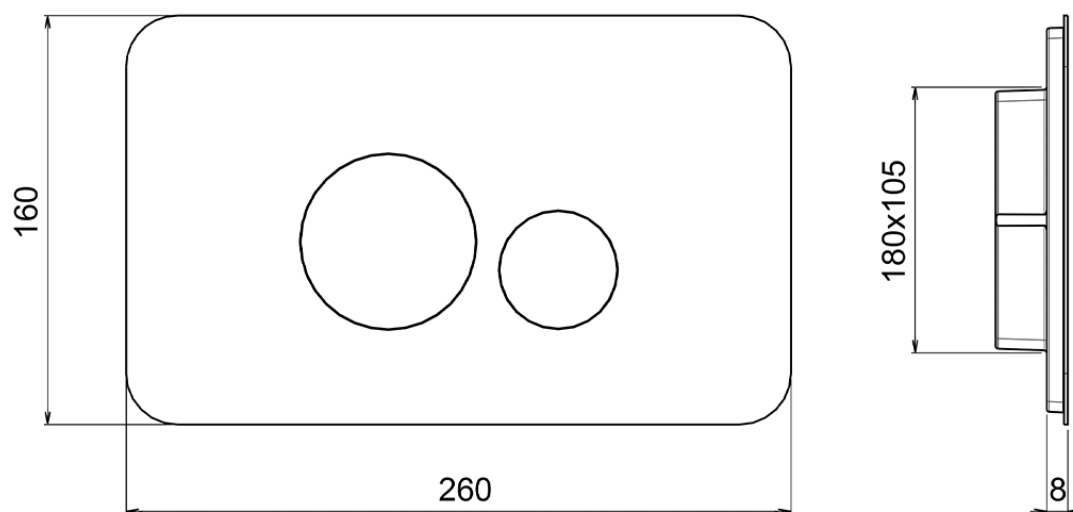

Placca di comando WC Universale inox AISI 304 COMPLEMENTI_ZB001860

ZB001860 <https://www.huberitalia.com/placca-di-comando-wc-universale-inox-aisi-304-complementi-zb001860>

2026-06-27