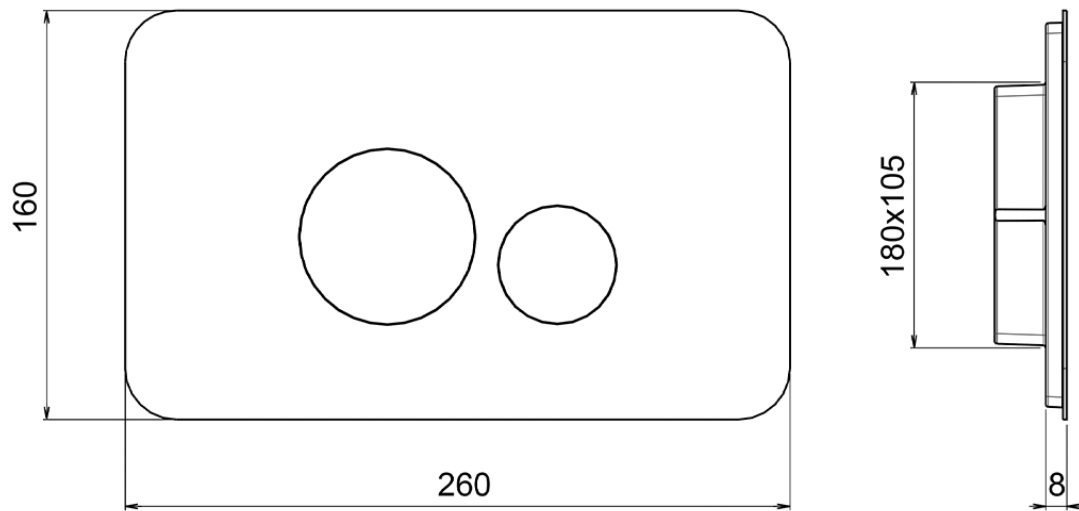

Placca di comando WC Universale inox AISI 304 COMPLEMENTI_ZB001860

ZB001860 <https://www.huberitalia.com/placca-di-comando-wc-universale-inox-aisi-304-complementi-zb001860>

2026-04-17