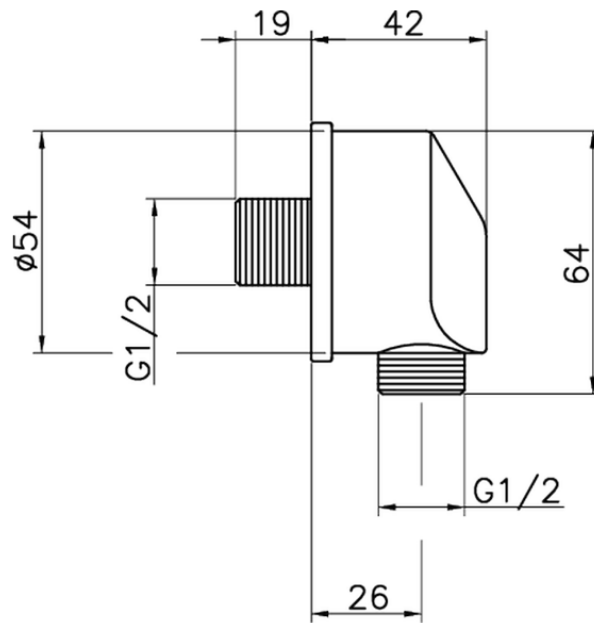

## Presad'acqua SHOWER\_67.01H.

67.01H.

<https://www.huberitalia.com/presa-dacqua-shower-67-01h>

2026-07-03