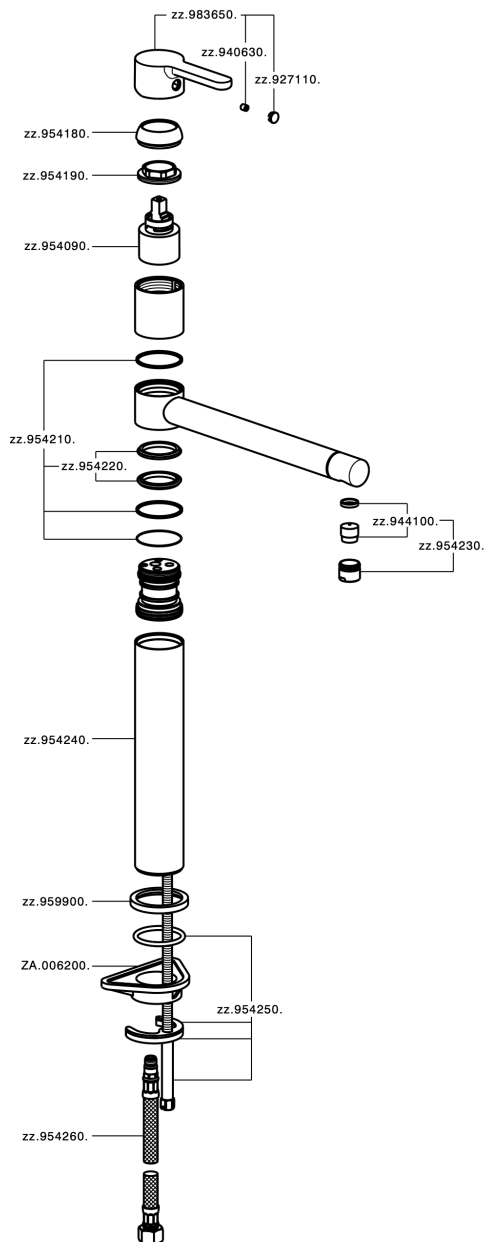

Miscelatore monocomando lavello KITCHEN_H2001580

H2001580

<https://www.huberitalia.com/miscelatore-monocomando-lavello-kitchen-h2001580>

2026-06-16