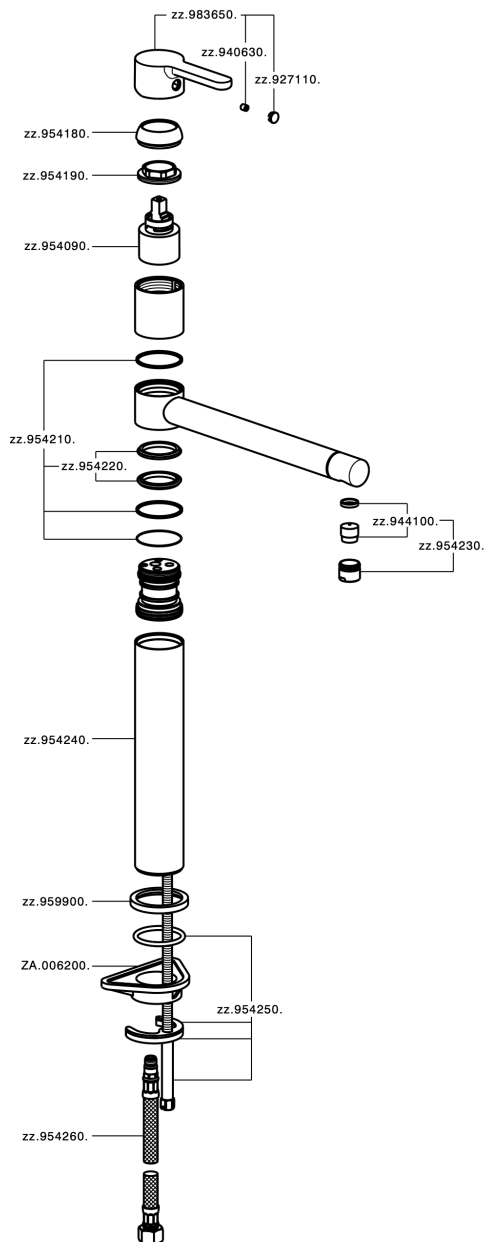

Miscelatore monocomando lavello KITCHEN_H2001580

H2001580

<https://www.huberitalia.com/miscelatore-monocomando-lavello-kitchen-h2001580>

2026-04-30