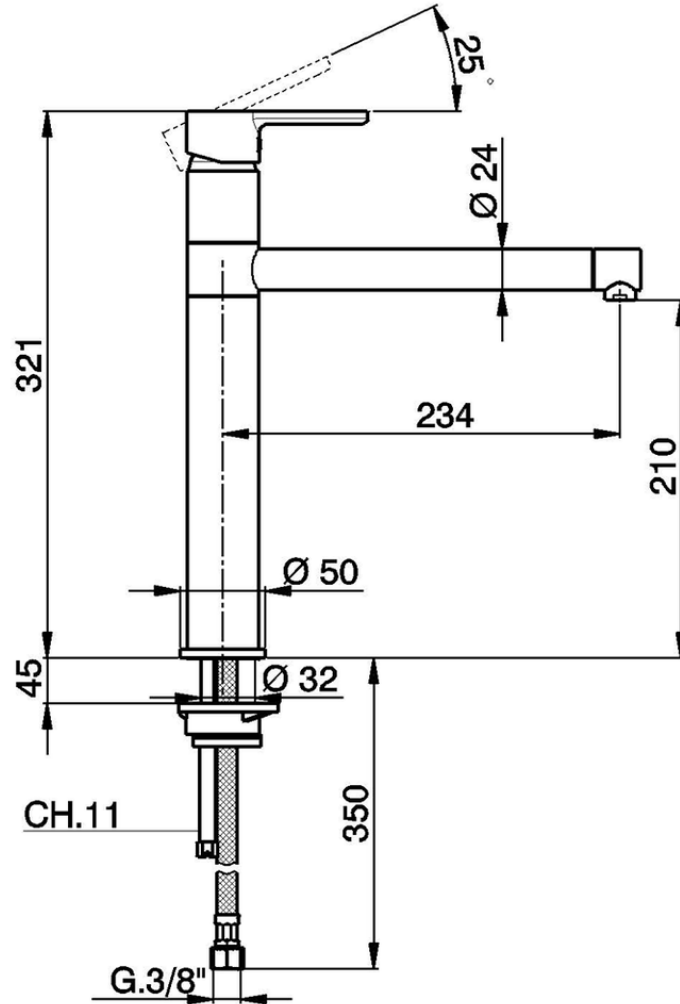

Miscelatore monocomando lavello KITCHEN_H2001580

H2001580

<https://www.huberitalia.com/miscelatore-monocomando-lavello-kitchen-h2001580>

2026-04-30