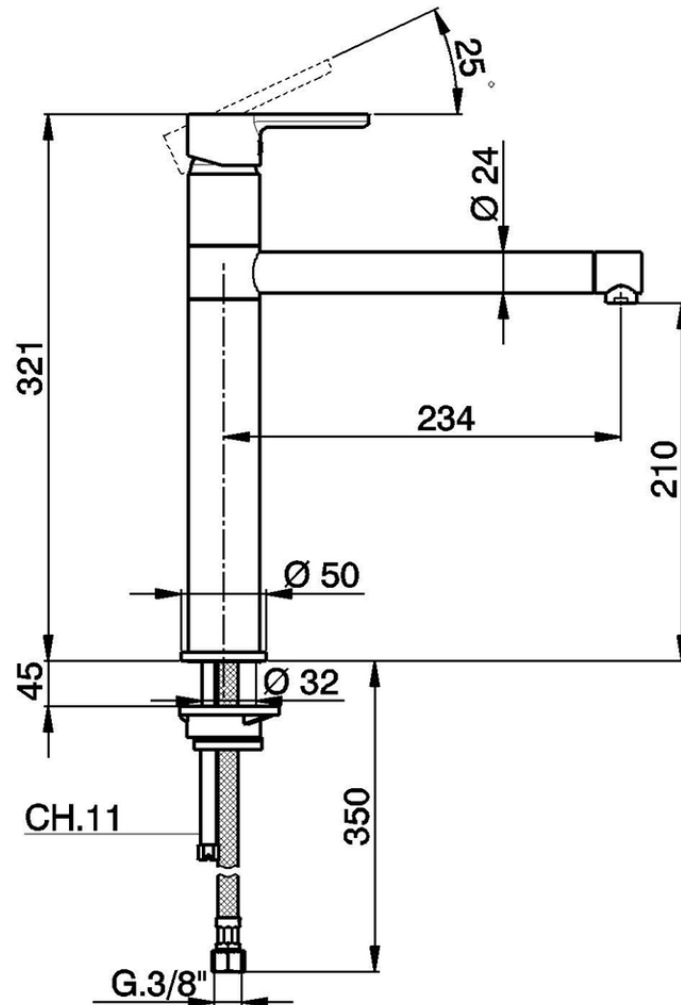

Miscelatore monocomando lavello KITCHEN_H2001580

H2001580

<https://www.huberitalia.com/miscelatore-monocomando-lavello-kitchen-h2001580>

2026-06-16