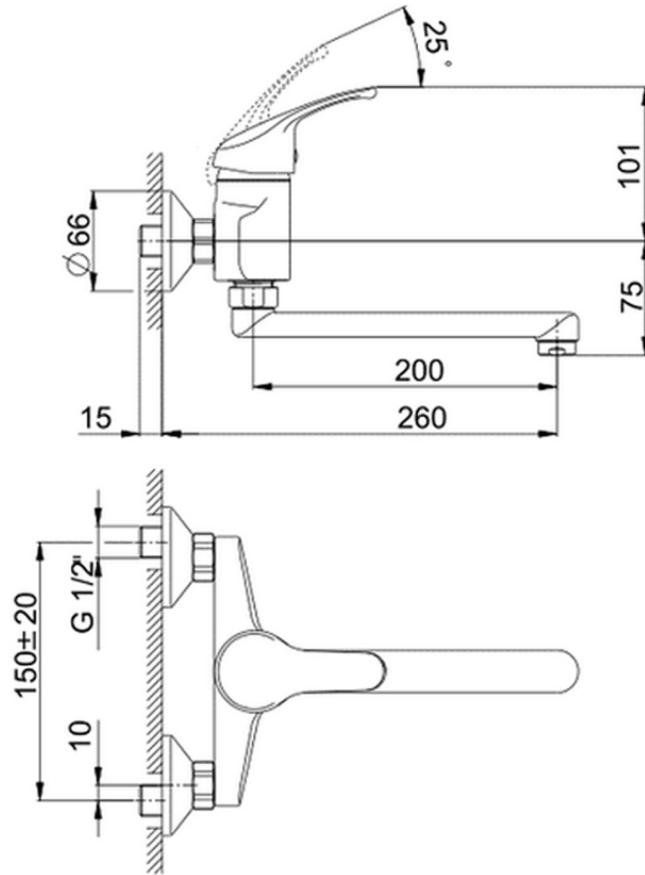

Miscelatore monocomando lavello a parete KITCHEN\_BC000400

BC000400

<https://www.huberitalia.com/miscelatore-monocomando-lavello-a-parete-kitchen-bc000400>

2026-06-30