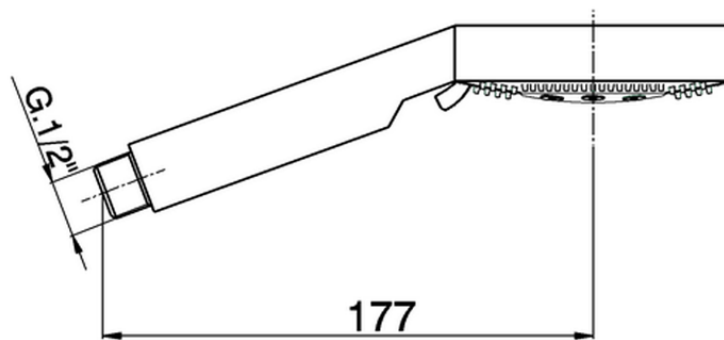

Doccetta Linear ABS SHOWER_SS014190

SS014190

<https://www.huberitalia.com/doccetta-linear-abs-shower-ss014190>

2026-06-28