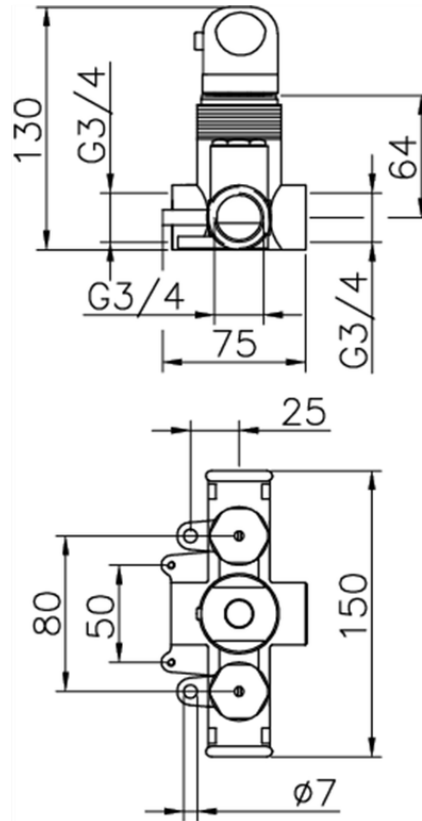

Miscelatore termostatico centrale CLINIC&TECHNICAL_445.PR01H.

445.PR01H.

<https://www.huberitalia.com/miscelatore-termostatico-centrale-clinictechnical-445-pr01h>

2026-05-01