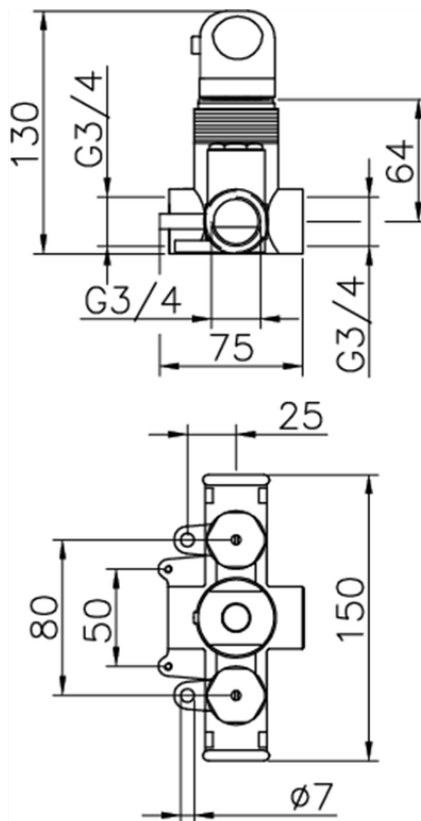

Miscelatore termostatico centrale CLINIC&TECHNICAL_445.PR01H.

445.PR01H.

<https://www.huberitalia.com/miscelatore-termostatico-centrale-clinictechnical-445-pr01h>

2026-06-15