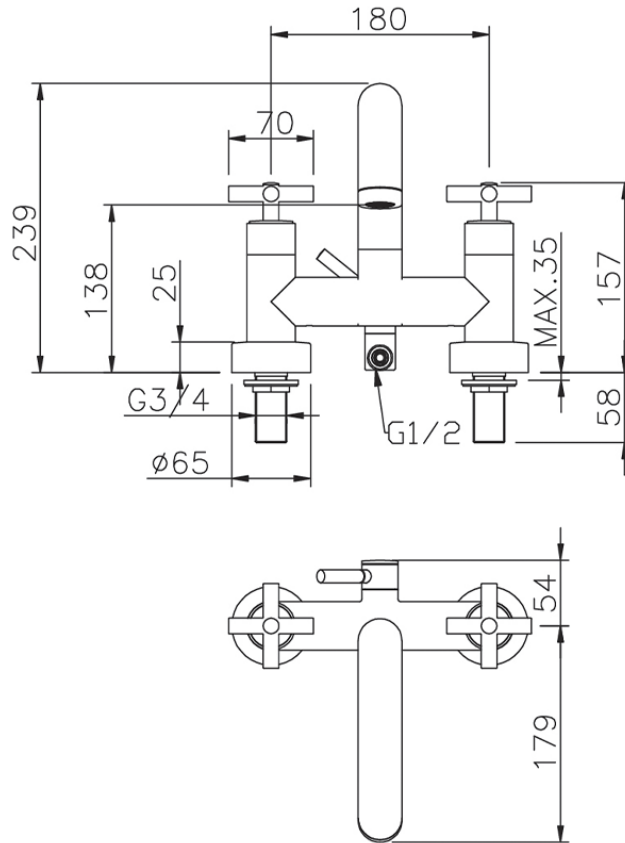

Miscelatore bordo vasca a ponte SUITE_263.ST01H.

263.ST01H.

<https://www.huberitalia.com/miscelatore-bordo-vasca-a-ponte-suite-263-st01h>

2026-06-24