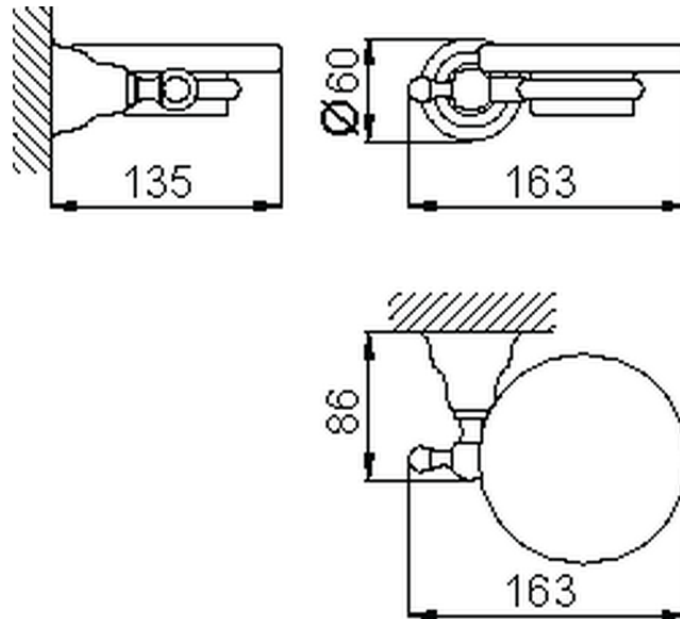

Porta sapone CROISETTE_4022.01H.

4022.01H.

<https://www.huberitalia.com/porta-sapone-croisette-4022-01h>

2026-04-15