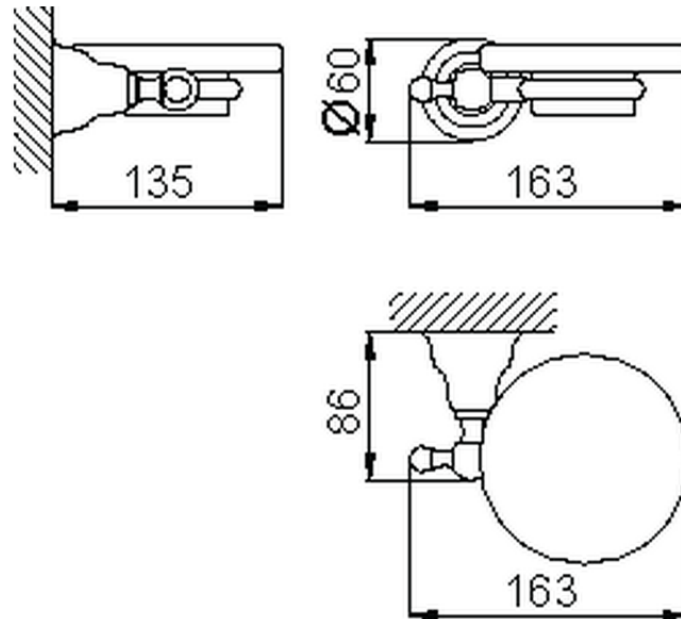

Porta sapone CROISETTE_4022.01H.

4022.01H.

<https://www.huberitalia.com/porta-sapone-croisette-4022-01h>

2026-04-14