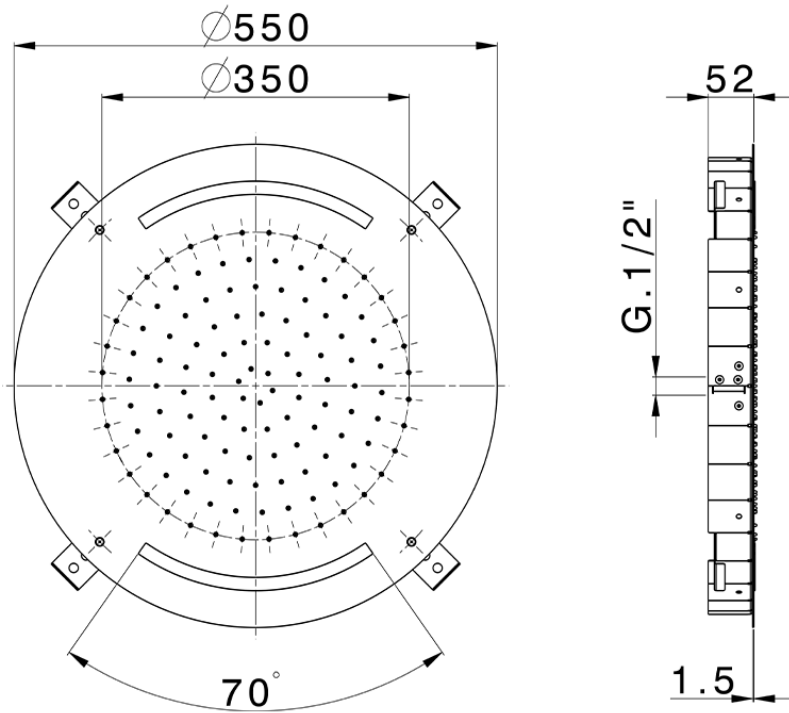

Soffione a soffitto con cromoterapia Ø 550 mm ZEN_ZS1C0030

ZS1C0030

<https://www.huberitalia.com/soffione-a-soffitto-con-cromoterapia-o-550-mm-zen-zs1c0030>

2026-05-15