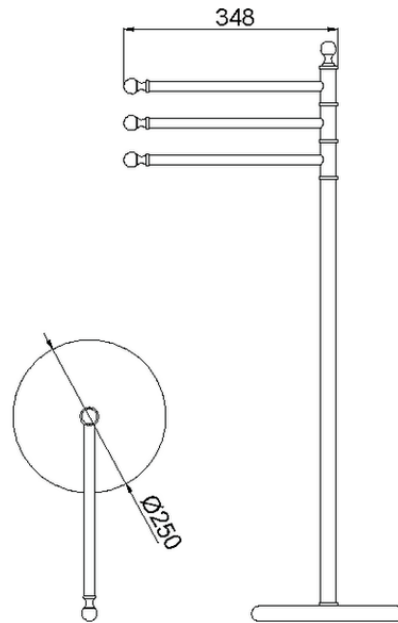

Piantana lavabo CROISETTE_4042.01H.

4042.01H.

<https://www.huberitalia.com/piantana-lavabo-croisette-4042-01h>

2026-04-29