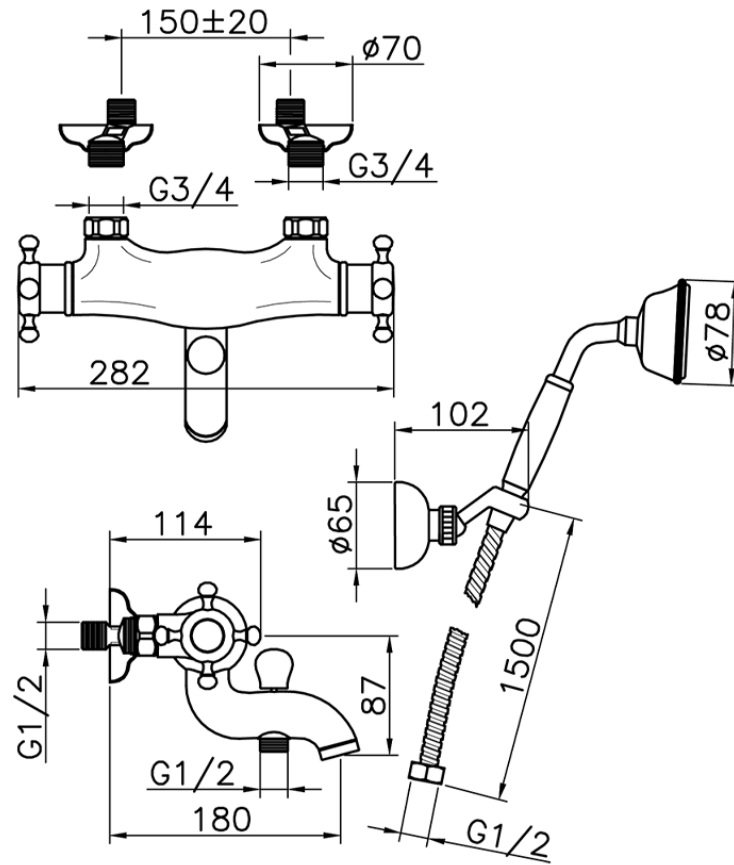

Miscelatore termostatico vasca completo VICTORIAN\_VTD27010

VTD27010

<https://www.huberitalia.com/miscelatore-termostatico-vasca-completo-victorian-vtd27010>

2025-08-02