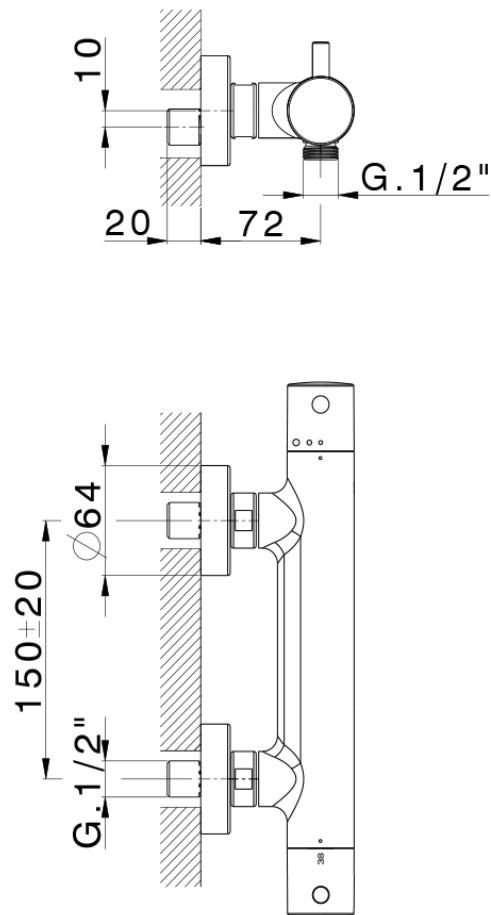

Miscelatore termostatico doccia M32_MTT01010

MTT01010

<https://www.huberitalia.com/miscelatore-termostatico-doccia-m32-mtt01010>

2026-06-27