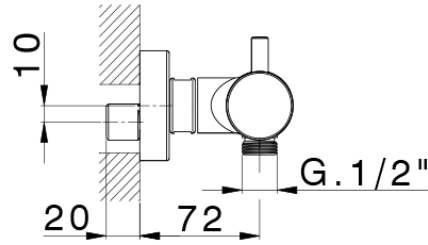

Miscelatore termostatico doccia M32_MTT01010

MTT01010

<https://www.huberitalia.com/miscelatore-termostatico-doccia-m32-mtt01010>

2026-04-17