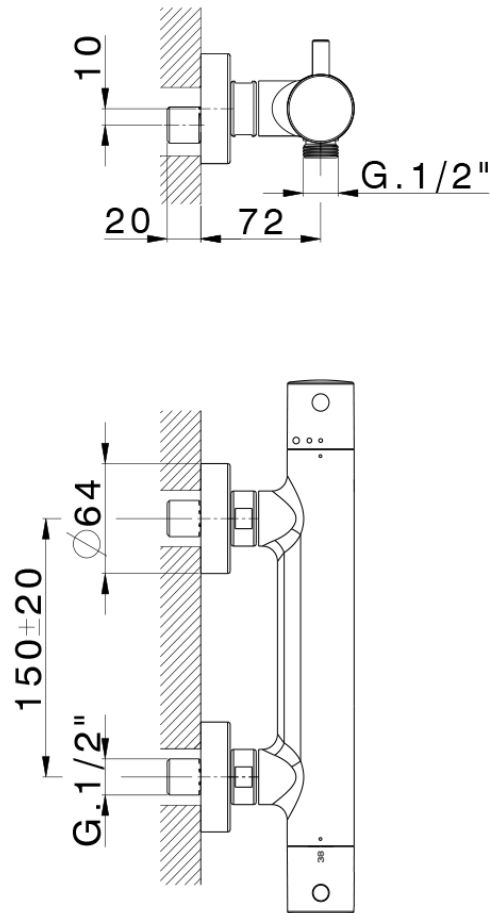

Miscelatore termostatico doccia M32_MTT01010

MTT01010

<https://www.huberitalia.com/miscelatore-termostatico-doccia-m32-mtt01010>

2026-06-27