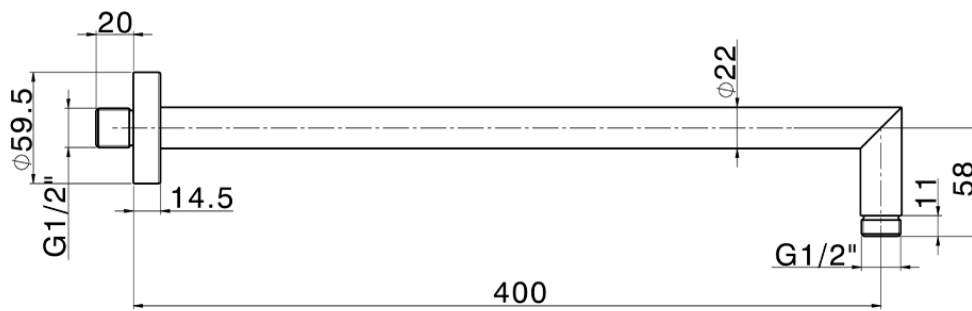

Braccio doccia SHOWER_SS013370

SS013370

<https://www.huberitalia.com/braccio-doccia-shower-ss013370>

2026-06-29