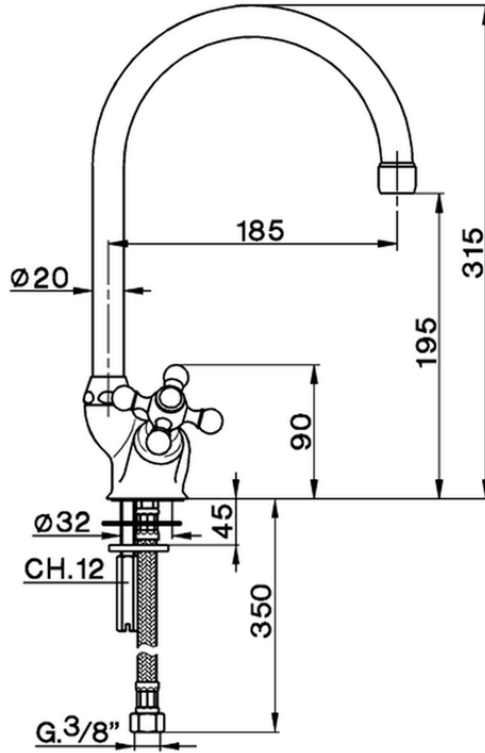

Miscelatore lavello KITCHEN_AC900530

AC900530

<https://www.huberitalia.com/miscelatore-lavello-kitchen-ac900530>

2026-06-30