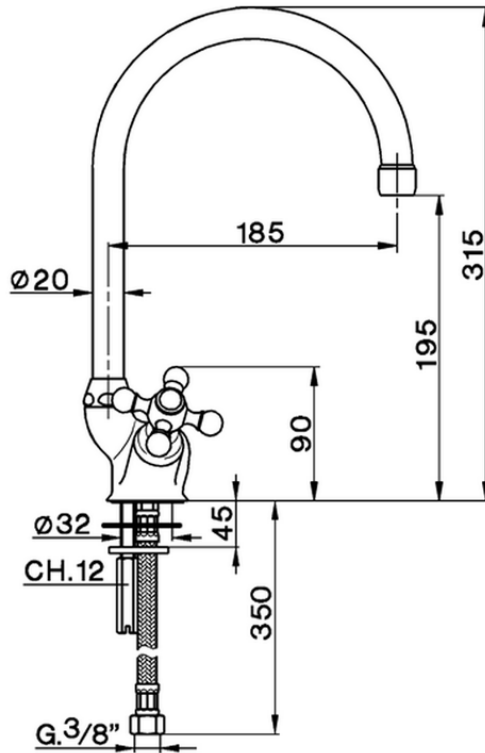

Miscelatore lavello KITCHEN_AC900530

AC900530

<https://www.huberitalia.com/miscelatore-lavello-kitchen-ac900530>

2026-04-15