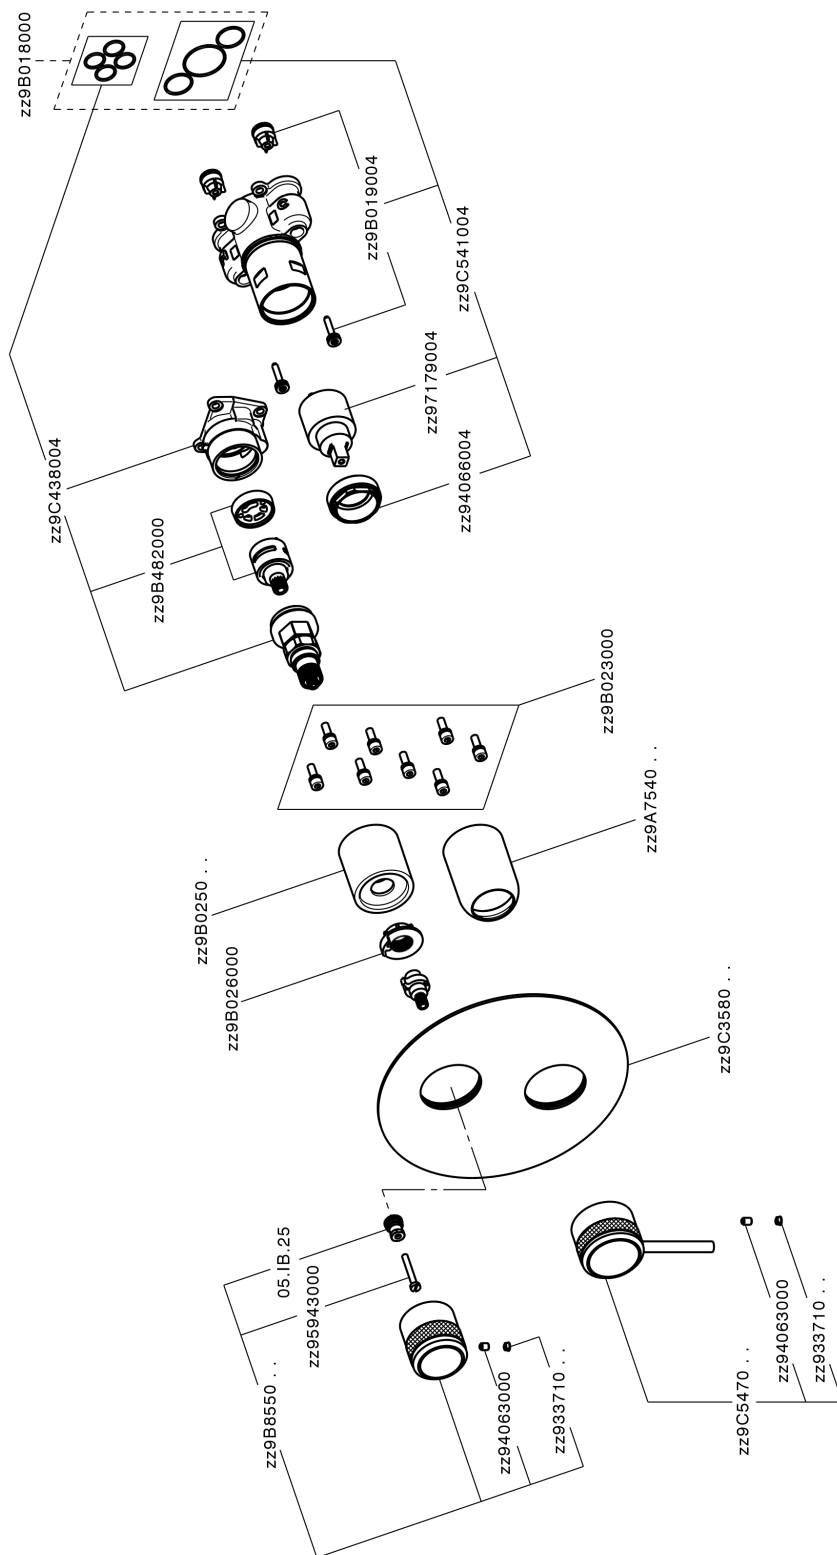

Completo Monocomando per One-Box CHRONOS_CR0BM030

CR0BM030

<https://www.huberitalia.com/completo-monocomando-per-one-box-chronos-cr0bm030>

One-Box Universale per incasso ONE BOX_ZB00B031

ZB00B031

<https://www.huberitalia.com/one-box-universale-per-incasso-one-box-zb00b031>

One-Box Universale per incasso ONE BOX_ZB00B030

ZB00B030

<https://www.huberitalia.com/one-box-universale-per-incasso-one-box-zb00b030>

2026-05-13