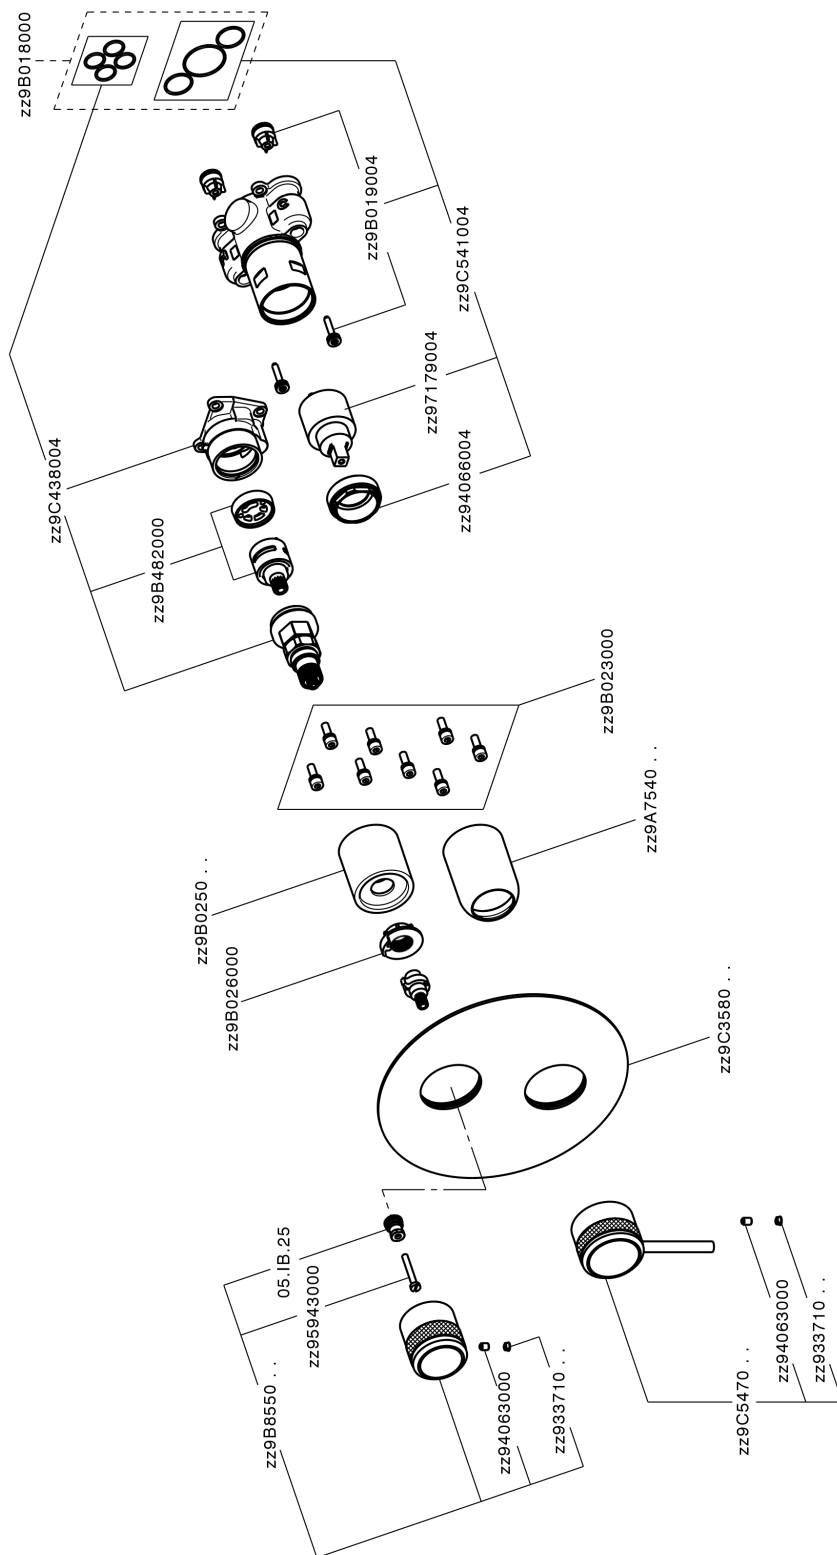

## Completo Monocomando per One-Box CHRONOS\_CR0BM030

CR0BM030

<https://www.huberitalia.com/completo-monocomando-per-one-box-chronos-cr0bm030>

## One-Box Universale per incasso ONE BOX\_ZB00B031

ZB00B031

<https://www.huberitalia.com/one-box-universale-per-incasso-one-box-zb00b031>