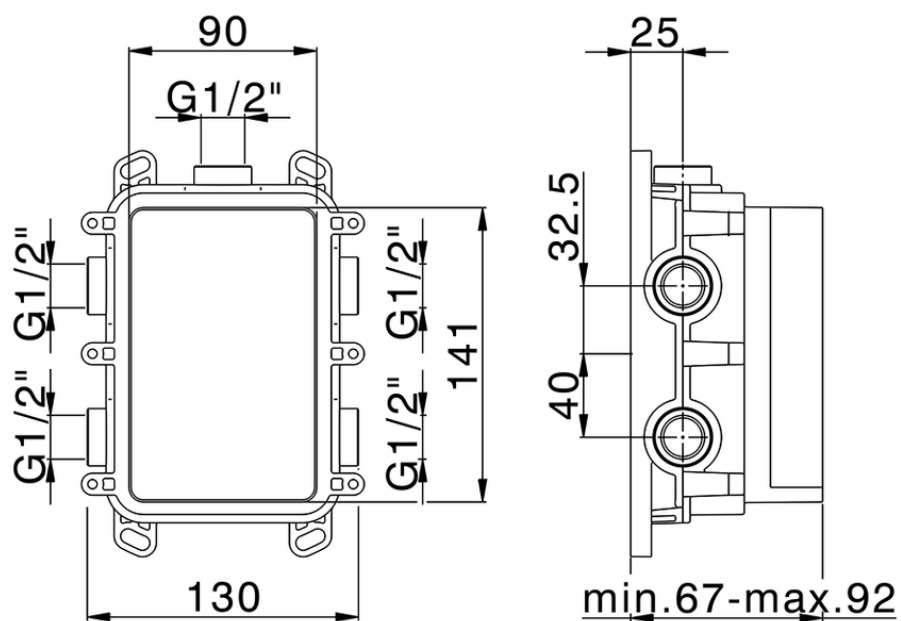

Completo Monocomando per One-Box CHRONOS_CR0BM030

CR0BM030

<https://www.huberitalia.com/completo-monocomando-per-one-box-chronos-cr0bm030>

ZB00B031

<https://www.huberitalia.com/one-box-universale-per-incasso-one-box-zb00b031>