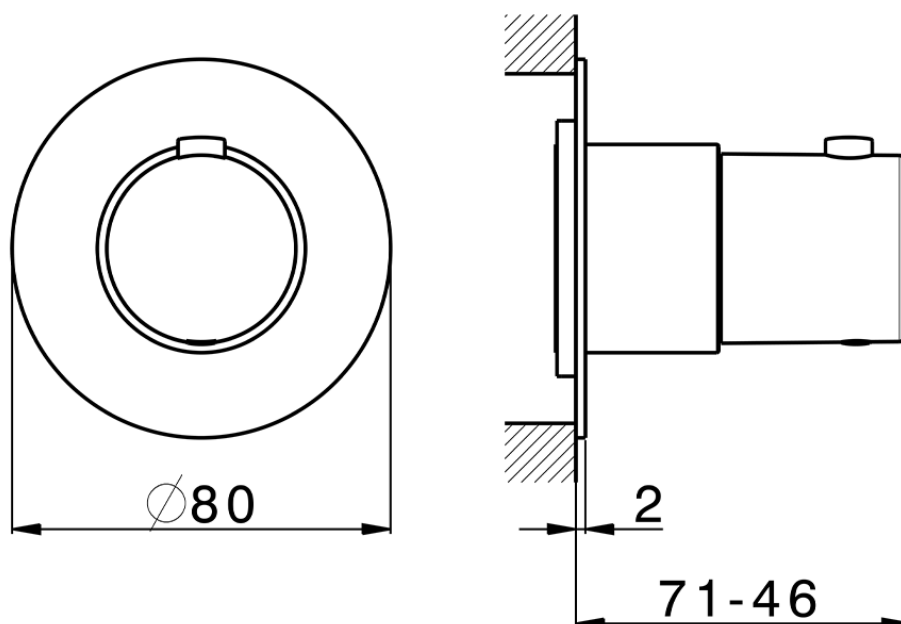

## Parte esterna termostatico incasso PUSH&SHOWER\_PS0G1010

PS0G1010

<https://www.huberitalia.com/parte-esterna-termostatico-incasso-pushshower-ps0g1010>

2026-05-13