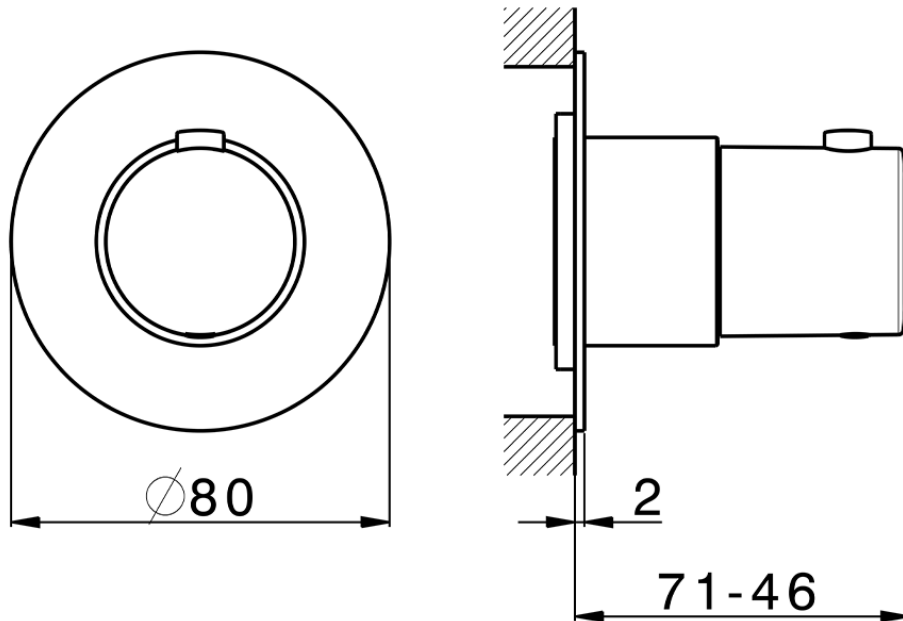

Parte esterna termostatico incasso PUSH&SHOWER_PS0G1010

PS0G1010

<https://www.huberitalia.com/parte-esterna-termostatico-incasso-pushshower-ps0g1010>

2026-07-03