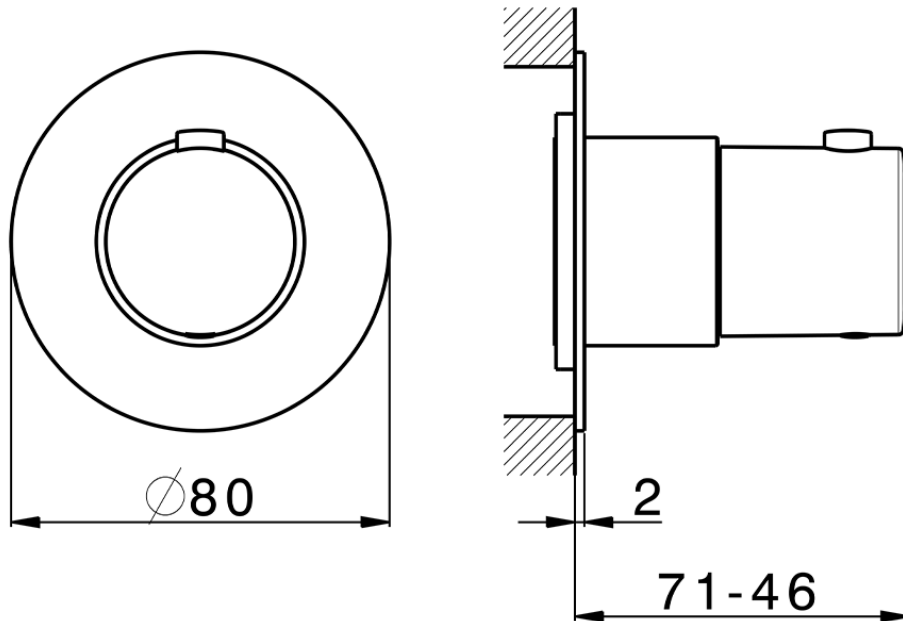

Parte esterna termostatico incasso PUSH&SHOWER_PS0G1010

PS0G1010

<https://www.huberitalia.com/parte-esterna-termostatico-incasso-pushshower-ps0g1010>

2026-01-05