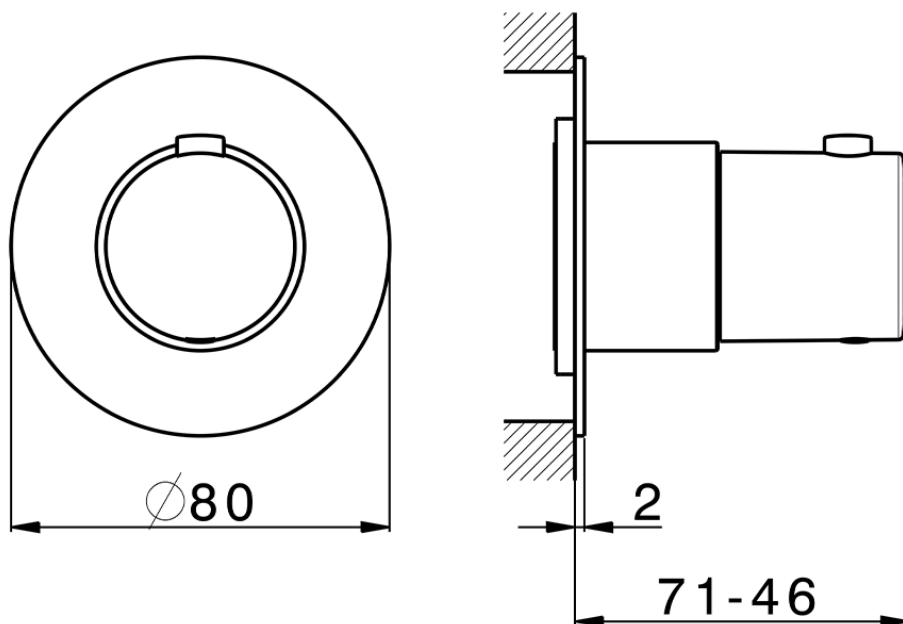

Parte esterna termostatico incasso PUSH&SHOWER_PS0G1010

PS0G1010

<https://www.huberitalia.com/parte-esterna-termostatico-incasso-pushshower-ps0g1010>

2026-05-15