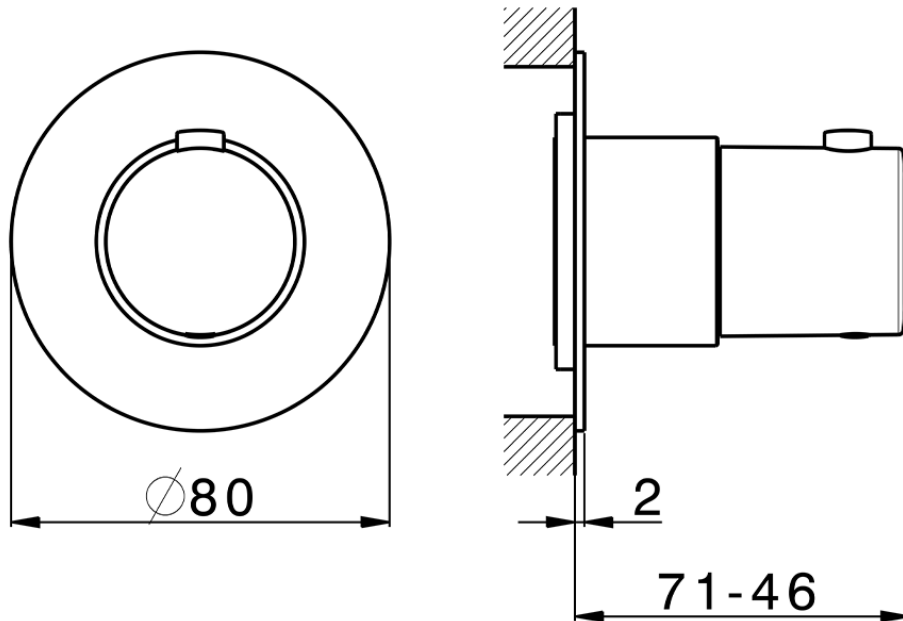

## Parte esterna termostatico incasso PUSH&SHOWER\_PS0G1010

PS0G1010

<https://www.huberitalia.com/parte-esterna-termostatico-incasso-pushshower-ps0g1010>

2026-07-03