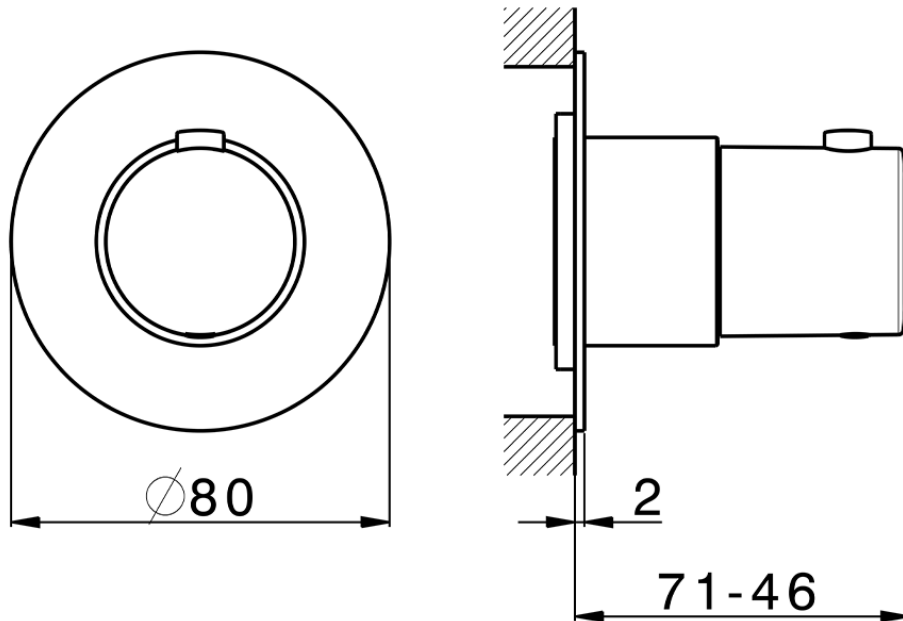

Parte esterna termostatico incasso PUSH&SHOWER_PS0G1010

PS0G1010

<https://www.huberitalia.com/parte-esterna-termostatico-incasso-pushshower-ps0g1010>

2026-05-13