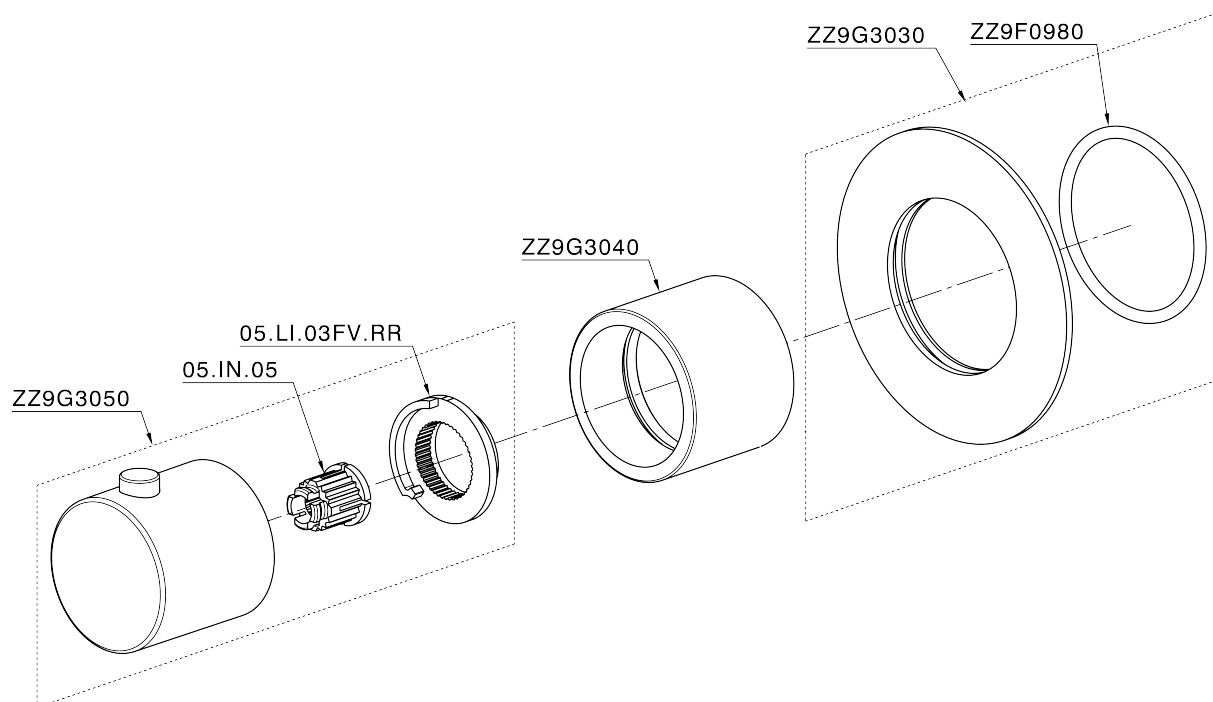

Parte esterna termostatico incasso PUSH&SHOWER_PS0G1010

PS0G1010

<https://www.huberitalia.com/parte-esterna-termostatico-incasso-pushshower-ps0g1010>

2026-07-03