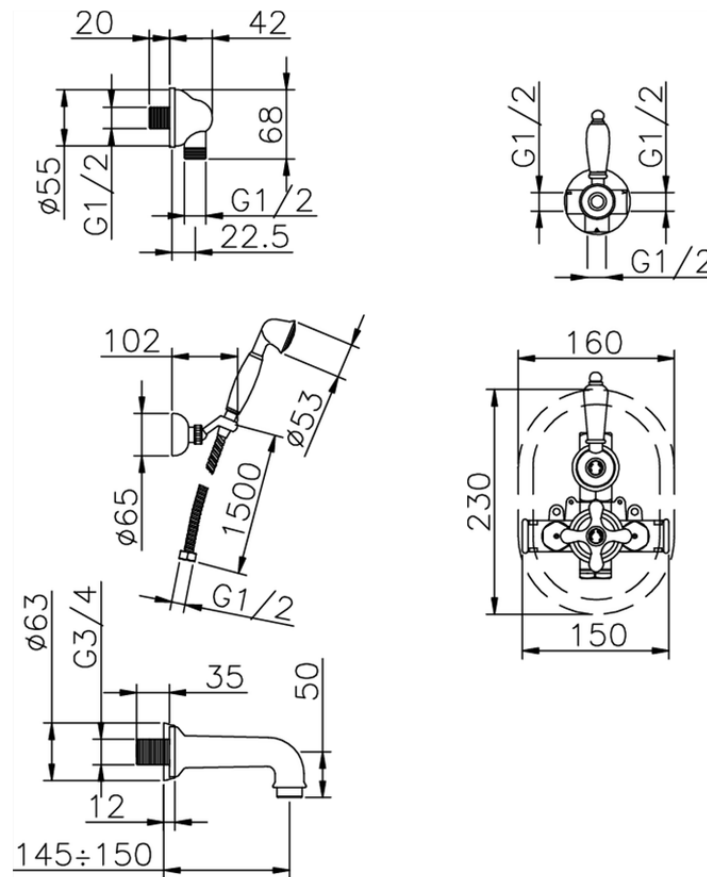

Completo miscelatore termostatico vasca incasso CROISSETTE_915.CS01H.

915.CS01H. <https://www.huberitalia.com/completo-miscelatore-termostatico-vasca-incasso-croisette-915-cs01h>

2026-06-23