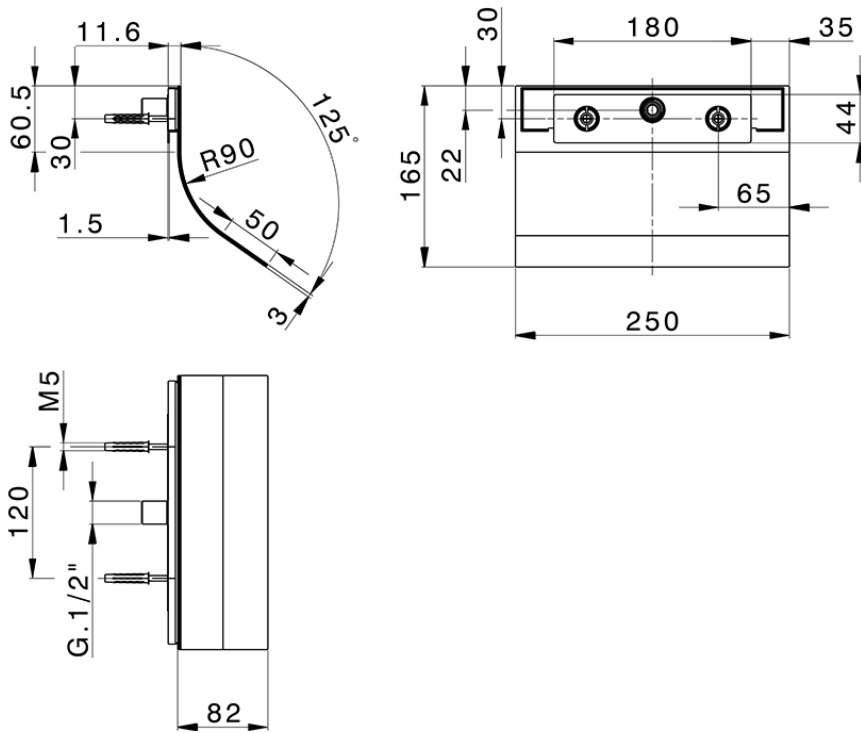

Cascata a parete curva ZEN\_ZS129030

ZS129030

<https://www.huberitalia.com/cascata-a-parete-curva-zen-zs129030>

2026-04-14