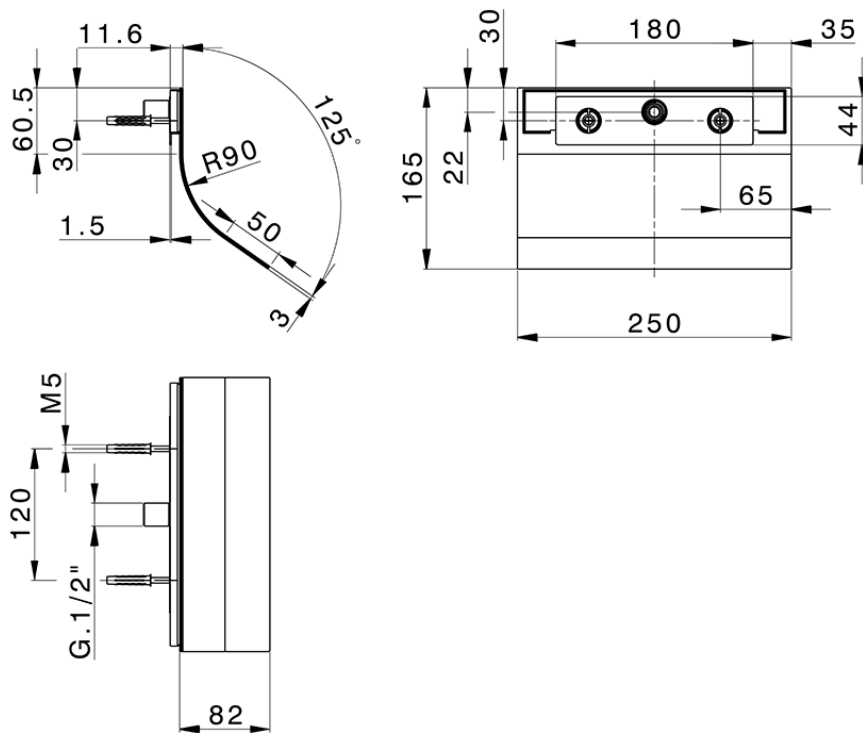

Cascata a parete curva ZEN_ZS129030

ZS129030

<https://www.huberitalia.com/cascata-a-parete-curva-zen-zs129030>

2026-04-14