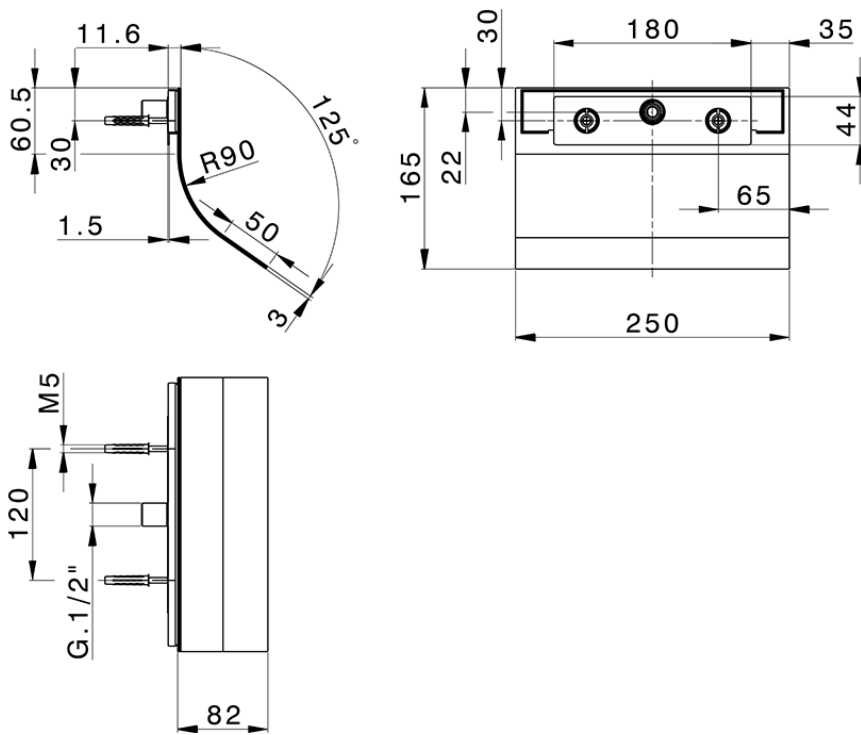

Cascata a parete curva ZEN_ZS129030

ZS129030

<https://www.huberitalia.com/cascata-a-parete-curva-zen-zs129030>

2026-07-01