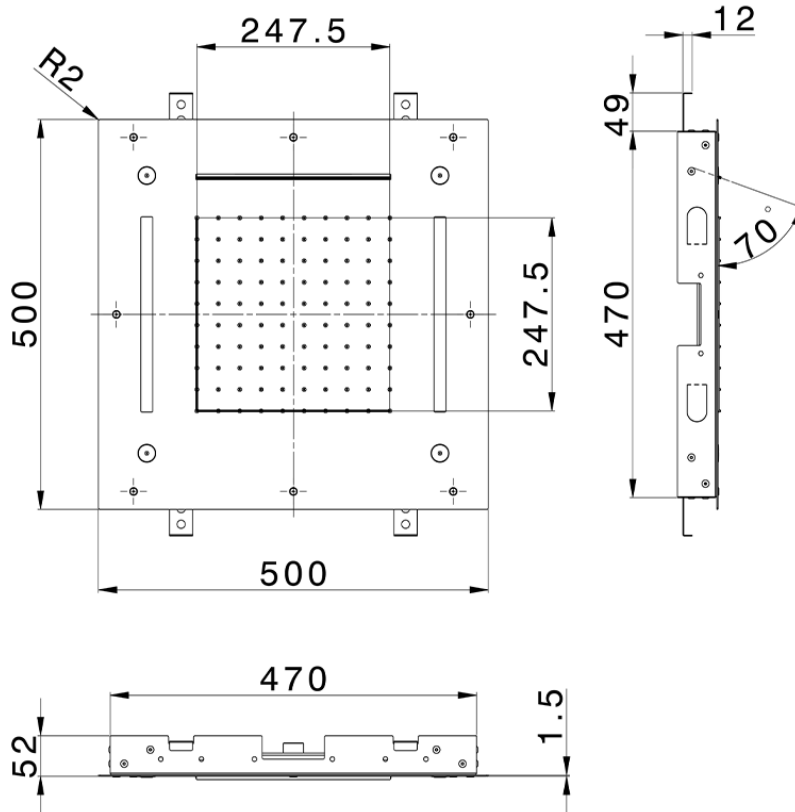

Soffione a soffitto con cromoterapia 500x500 mm ZEN_ZS1C0080

ZS1C0080

<https://www.huberitalia.com/soffione-a-soffitto-con-cromoterapia-500x500-mm-zen-zs1c0080>

2026-04-29