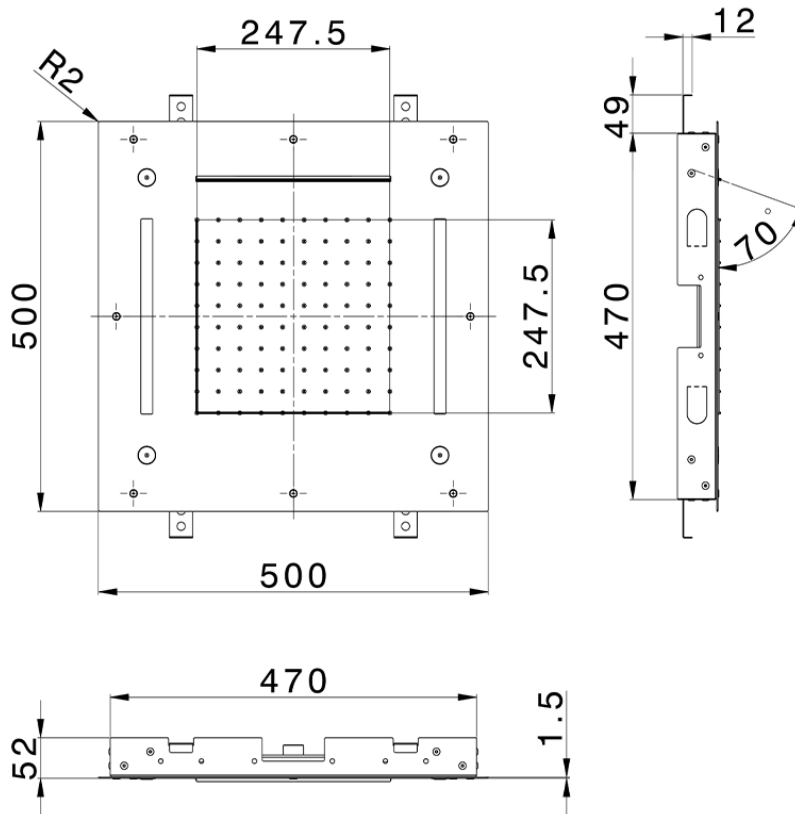

Soffione a soffitto con cromoterapia 500x500 mm ZEN_ZS1C0080

ZS1C0080

<https://www.huberitalia.com/soffione-a-soffitto-con-cromoterapia-500x500-mm-zen-zs1c0080>

2026-04-29