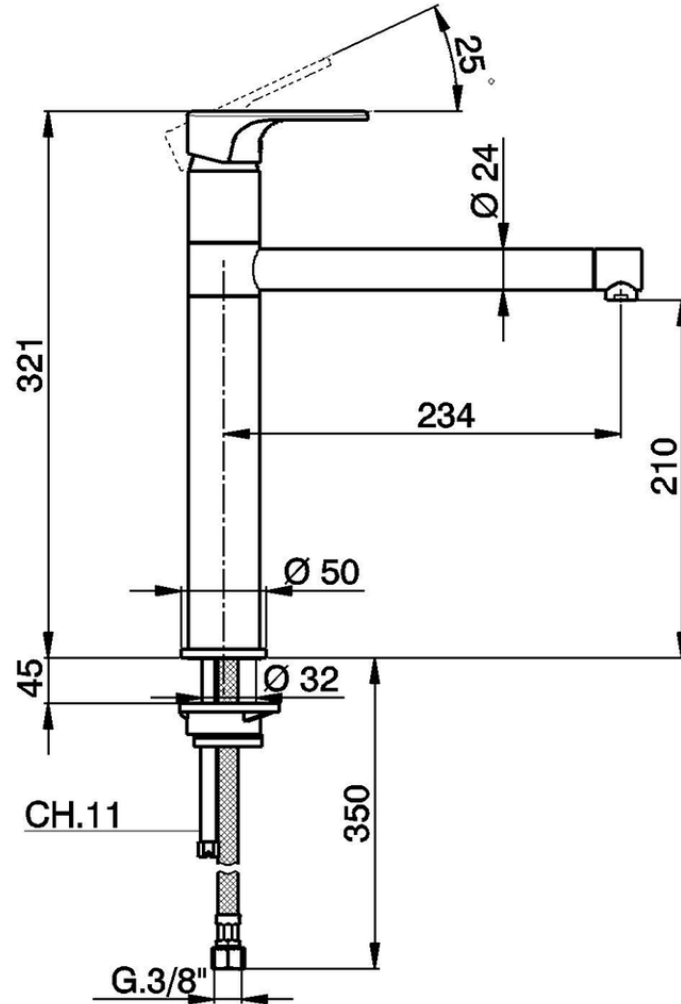

Miscelatore monocomando lavello KITCHEN\_AH001580

AH001580

<https://www.huberitalia.com/miscelatore-monocomando-lavello-kitchen-ah001580>

2026-06-24