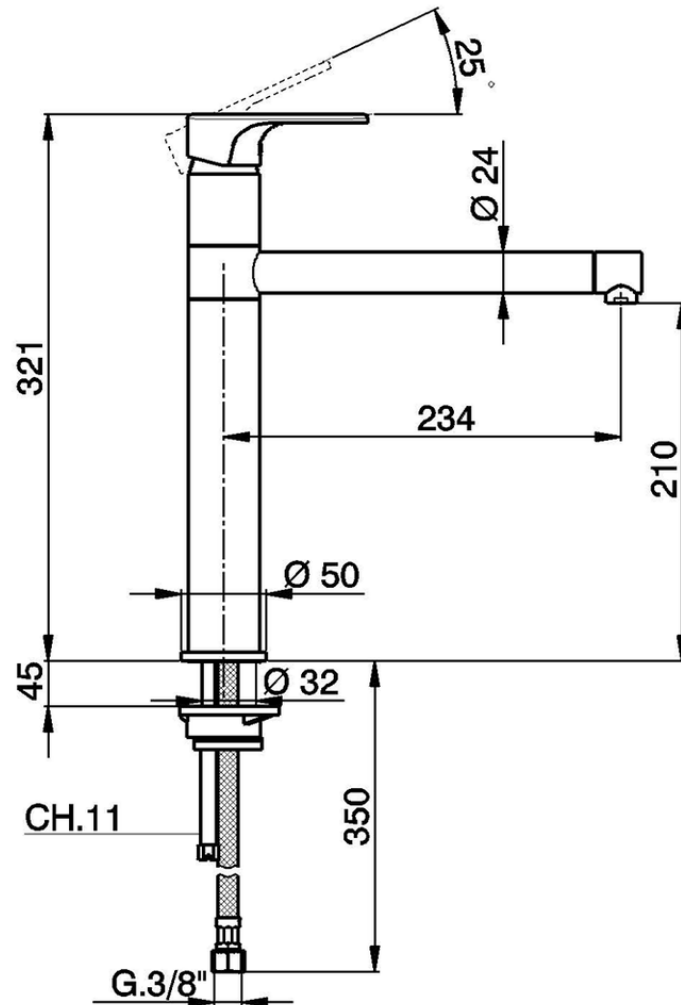

Miscelatore monocomando lavello KITCHEN_AH001580

AH001580

<https://www.huberitalia.com/miscelatore-monocomando-lavello-kitchen-ah001580>

2026-06-25